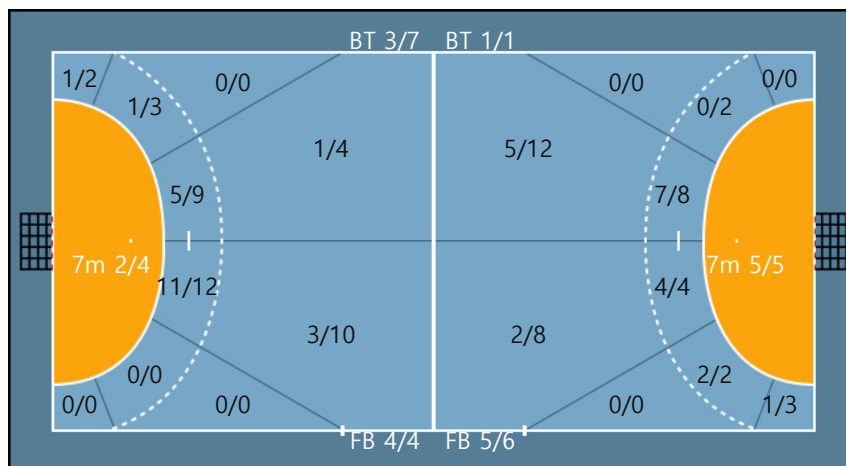

[SK 핸드볼 코리아리그(일반부)]

Shot Distribution

2021. 01. 08 18:20 SK호크스 아레나

Referees : 차창환 / 박현진
Technical officer : 이항걸 / 강태구
MVP : 23. 송지은(삼척시청)

SK슈가글라이더즈   **24**   14 : 14   **26**   **삼척시청**
SK슈가글라이더즈

Players

Goals / Shots

2. 김선화		
0/0	0/0	0/0
0/0	0/0	0/1
1/1	1/2	3/5

6. 최수지		
1/2	0/0	0/0
0/0	0/0	1/1
0/0	0/0	0/0

7. 김금정		
0/0	0/0	4/4
0/0	0/0	0/1
0/0	0/0	0/0

8. 이한솔		
0/0	0/0	0/0
0/0	0/0	0/0
1/1	1/1	0/0

10. 김세영		
0/0	0/0	0/0
0/0	0/0	0/0
0/0	0/0	0/0

Post: 2

11. 연은영		
0/0	0/0	0/0
0/0	0/0	0/0
0/0	0/0	0/0

12. 이민지		
0/0	0/0	0/0
0/0	0/0	0/0
0/0	0/0	0/0

15. 최수민		
0/0	0/0	0/0
0/0	0/0	0/0
0/0	0/0	0/0

16. 김수연		
0/0	0/0	0/0
0/0	0/0	0/0
0/0	0/0	0/0

17. 최영선		
0/0	0/0	0/0
0/0	0/0	0/0
0/0	0/0	0/0

Blocked: 1

21. 최경빈		
0/0	0/0	0/0
0/0	0/0	0/0
0/0	0/0	0/0

26. 신다빈		
0/0	0/0	0/0
0/0	0/0	0/0
0/0	0/0	0/0

27. 유미코		
0/0	0/0	0/0
0/0	0/0	0/0
0/0	0/0	0/0

28. 조수연		
2/2	0/0	2/2
0/1	0/0	0/1
1/1	0/0	4/5

29. 유소정		
0/2	0/1	0/1
0/1	0/0	1/4
0/0	0/0	1/1

Post: 1   Blocked: 1

Blocked: 1

Team

Goals / Shots

Team		
3/6	0/1	6/7
0/2	0/0	2/8
3/3	2/3	8/11

Missed: 0   Post: 3
Blocked: 3

Offense

Defense

Goalkeepers

Goals / Shots

12. 이민지		
0/0	0/0	0/0
0/0	0/0	1/1
0/0	0/0	2/2

16. 김수연		
1/2	1/3	2/2
1/4	1/1	0/1
9/10	0/1	8/10