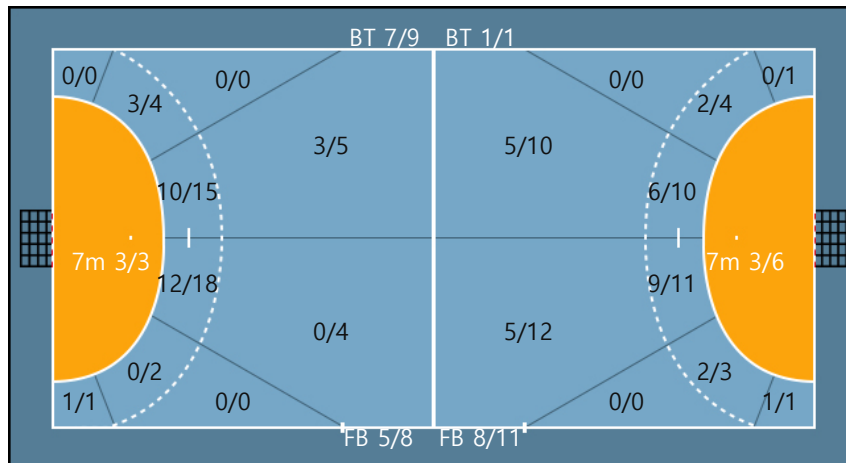

[SK 핸드볼 코리아리그(일반부)]

Shot Distribution

2021. 01. 08 20:00 SK호크스 아레나

Referees : 이형철 / 서태웅
Technical officer : 홍정호 / 김석주
MVP : 29. 김지현(광주도시공사)

경남개발공사

32

15 : 17
17 : 16

33

광주도시공사

경남개발공사

Players

Goals / Shots

7. 노희경		
0/0	0/0	0/0
0/0	0/0	0/0
1/1	0/0	2/2

12. 박새영		
0/0	0/0	0/0
0/0	0/0	0/0
0/0	0/0	0/0

17. 유혜정		
0/0	0/0	0/0
0/0	0/0	0/0
0/0	0/0	0/0

18. 전유나		
0/0	0/0	0/0
0/0	0/0	0/0
0/0	0/0	0/0

19. 이지우		
0/0	0/0	0/0
0/0	0/0	0/0
0/0	0/0	0/0

20. 조수현		
0/0	0/0	0/0
0/0	0/0	0/0
0/0	0/0	0/0

21. 최지혜		
0/0	0/0	2/2
0/0	0/0	0/0
3/3	0/0	1/2

22. 한다슬		
0/0	0/0	0/0
0/0	0/0	0/0
0/0	0/0	0/0

23. 허유진		
3/3	0/0	2/3
1/1	0/0	0/0
2/4	0/0	2/2

24. 김소라		
0/1	0/0	0/0
0/1	0/0	0/0
2/2	0/0	0/0

Missed: 1 Blocked: 1

Post: 1 Blocked: 1

27. 강다혜		
0/1	1/1	1/1
0/0	0/0	2/5
1/3	0/0	0/1

28. 이현주		
0/0	0/0	0/0
0/0	0/0	0/0
1/1	0/0	1/1

29. 김이슬		
0/1	0/0	0/1
0/0	0/0	0/0
4/4	0/0	0/1

Missed: 1 Blocked: 2

Missed: 1

Team

Goals / Shots

Team		
3/6	1/1	5/7
1/2	0/0	2/5
14/18	0/0	6/9

Missed: 3 Post: 1
Blocked: 4

Offense

Defense

Goalkeepers

Goals / Shots

12. 박새영		
4/5	0/1	5/5
2/4	0/0	5/12
10/15	0/1	6/9