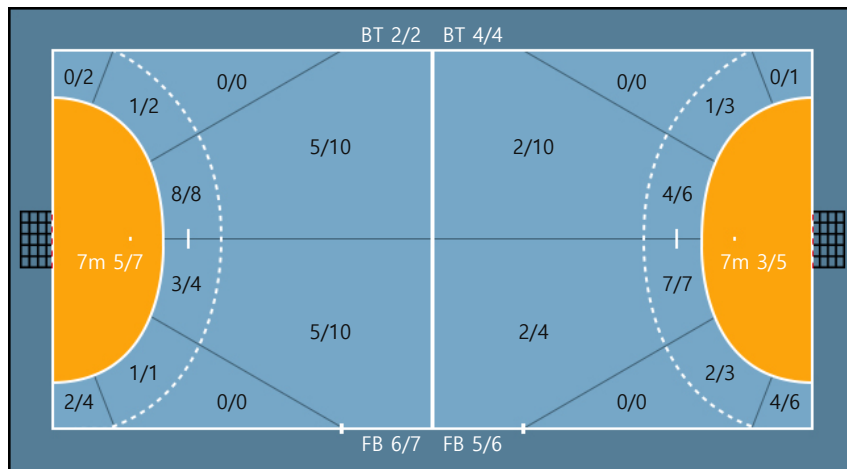

[SK 핸드볼 코리아리그(일반부)]

Shot Distribution

2021. 01. 10 14:40 SK호크스 아레나

Referees : 구본옥 / 서태웅
Technical officer : 강태구 / 장면호
MVP : 23. 이미경(부산시설공단)

부산시설공단

30

14 : 13
16 : 12

25

인천시청

부산시설공단

Players

Goals / Shots

1. 오사라		
0/0	0/0	0/0
0/0	0/0	0/0
0/0	0/0	0/0

3. 함지선		
0/1	0/0	0/0
0/0	0/0	0/0
1/1	0/0	0/1

7. 김수정		
1/2	1/1	0/0
0/0	0/0	0/0
2/2	0/0	0/0

9. 정가희		
0/0	0/0	0/0
0/0	0/0	0/0
0/0	0/0	0/0

11. 심해인		
0/0	0/0	1/1
0/0	0/0	1/1
2/2	0/0	0/1

Post: 1

Missed: 1

Missed: 1

12. 주희		
0/0	0/0	0/0
0/0	0/0	0/0
0/0	0/0	0/0

18. 박선영		
0/0	0/0	0/0
0/0	0/0	0/0
0/0	0/0	0/0

19. 강은혜		
1/1	0/0	1/1
0/0	0/0	0/0
0/0	0/0	0/0

20. 최지현		
0/0	0/0	0/0
0/0	0/0	0/0
0/0	0/0	0/0

23. 이미경		
6/6	1/1	0/0
0/1	0/0	0/0
0/1	0/0	1/2

Post: 1

24. 권한나		
2/2	0/0	0/0
0/0	0/0	0/1
1/1	0/0	0/0

26. 신진미		
0/0	0/0	0/0
0/0	0/0	0/0
0/0	0/0	0/0

27. 김진이		
0/0	0/0	1/1
0/0	0/0	0/0
1/2	1/1	1/1

29. 김다영		
2/3	0/0	0/0
1/1	0/0	0/0
1/1	0/0	0/0

77. 박시연		
0/0	0/0	0/0
0/0	0/0	0/0
0/0	0/0	0/0

Post: 2 Blocked: 1

Post: 1

96. 코스타		
0/0	0/0	0/0
0/0	0/0	0/0
0/0	0/0	0/0

Missed: 1

Team

Goals / Shots

Team		
12/15	2/2	3/3
1/2	0/0	1/2
8/10	1/1	2/5

Missed: 3 Post: 5 Blocked: 1

Offense

Defense

Goalkeepers

Goals / Shots

1. 오사라		
3/6	1/1	1/1
0/1	0/0	0/0
5/6	1/3	2/5

12. 주희		
3/3	0/0	0/0
1/2	0/0	2/2
4/5	0/1	2/3

2Min	2 Minute Suspensions	AS	Assists	BS	Block Shots	BT	Breakthroughs	RB	Rebound
DR	Disqualification with report	RC	Red cards	FB	Fast Breaks	G/S	Goals/Shots	BD	Blocked
S/S	Saves/Shots	YC	Yellow cards	ST	Steals	TF	Technical Faults	%	Efficiency