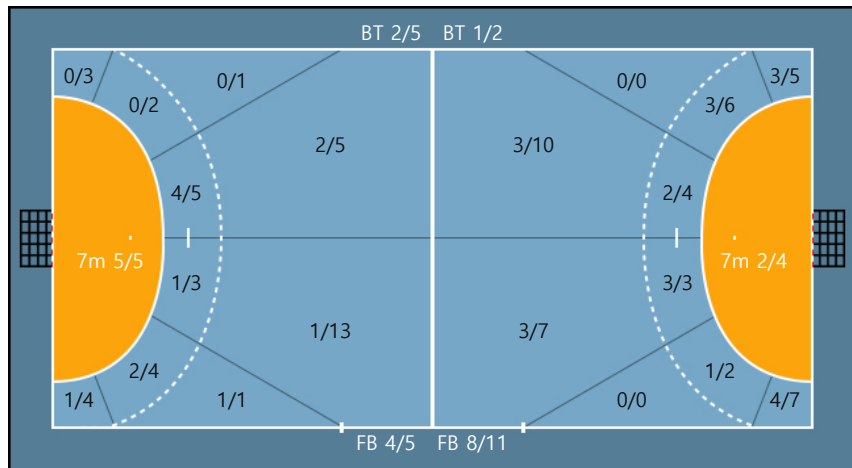

[SK 핸드볼 코리아리그(일반부)]

Shot Distribution

2020. 11. 28 13:00 청주국민생활관

Referees : 이은하 / 이가을
Technical officer : 강용구 / 이항걸
MVP : 23. 송지은(삼척시청)

경남개발공사 17 9 : 12 24 삼척시청

경남개발공사

Players

Goals / Shots

2. 김하경		
1/1	0/0	0/0
0/2	0/0	0/0
0/0	0/0	1/3

7. 노희경		
0/0	0/1	0/2
0/0	0/0	0/0
0/1	0/0	0/0

9. 김리안		
0/0	0/0	0/0
0/0	0/0	0/0
0/0	0/0	0/0

12. 박세영		
0/0	0/0	0/0
0/0	0/0	0/0
0/0	0/0	0/0

13. 정현희		
2/4	0/0	0/0
0/1	0/0	0/1
1/1	1/1	1/2

Post: 2

16. 여지원		
0/0	0/0	0/0
0/0	0/0	0/0
0/0	0/0	0/0

17. 김진이		
0/0	0/0	0/0
0/0	0/0	0/0
0/0	0/0	0/0

18. 전유나		
0/0	0/0	0/0
0/0	0/0	0/0
0/0	0/0	0/0

19. 김혜진		
0/0	0/0	0/0
0/0	0/0	0/0
0/0	0/0	0/0

21. 김보은		
0/0	0/0	0/0
0/0	0/0	1/1
0/0	0/0	0/0

23. 허유진		
2/2	0/0	0/0
1/1	0/1	1/1
2/5	0/1	0/1

27. 박하얀		
0/0	0/0	0/0
0/0	0/0	0/0
0/0	0/0	0/0

28. 이현주		
0/0	0/0	0/1
0/0	0/0	0/1
1/2	0/1	2/2

Missed: 2 Post: 1

Missed: 1

Team

Goals / Shots

Team		
5/7	0/1	0/3
1/4	0/1	2/4
4/9	1/3	4/8

Missed: 3 Post: 3 Blocked: 0

Offense

Defense

Goalkeepers

Goals / Shots

12. 박세영		
4/6	1/2	2/3
0/3	0/0	2/3
6/12	2/3	7/11

2Min	2 Minute Suspensions	AS	Assists	BS	Block Shots	BT	Breakthroughs	RB	Rebound
DR	Disqualification with report	RC	Red cards	FB	Fast Breaks	G/S	Goals/Shots	BD	Blocked
S/S	Saves/Shots	YC	Yellow cards	ST	Steals	TF	Technical Faults	%	Efficiency