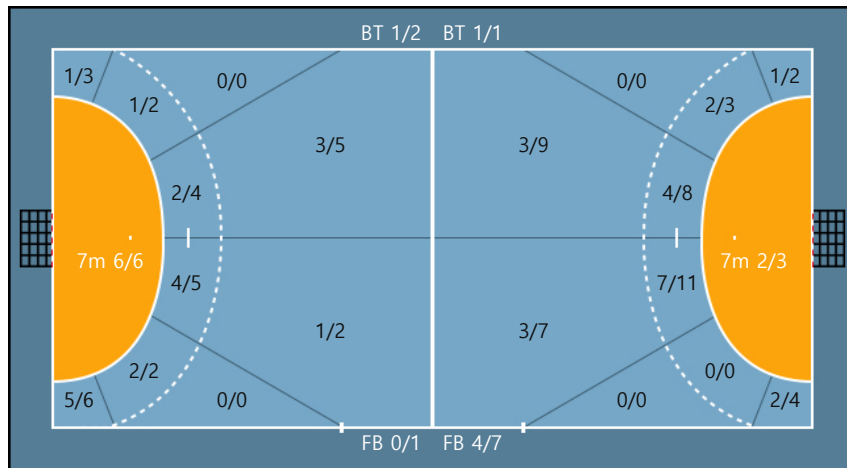

Team

Goals / Shots

Team		
2/5	0/0	2/3
1/1	0/1	3/5
11/13	0/0	6/6

Missed: 1 Post: 0 Blocked: 0

Offense

Defense

Goalkeepers

Goals / Shots