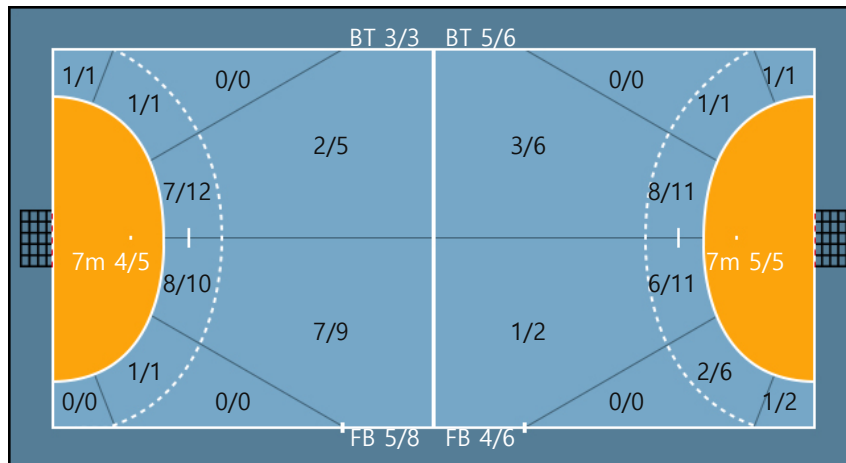

[SK 핸드볼 코리아리그(일반부)]

Shot Distribution

2020. 12. 07 20:30 청주국민생활관

Referees : 조용현 / 김원정

Technical officer : 강용구 / 이항걸

MVP : 29. 유소정(SK슈가글라이더즈)

인천시청

28

12 : 14
16 : 17

31

SK슈가글라이더즈

SK슈가글라이더즈

Players

Goals / Shots

1. 이소연		
0/0	0/0	0/0
0/0	0/0	0/0
0/0	0/0	0/0

2. 김선화		
0/0	0/0	0/0
1/2	0/0	1/1
0/0	1/1	0/0

Missed: 1

6. 최수지		
1/1	0/0	0/0
0/0	0/0	0/0
0/0	0/0	0/0

Blocked: 1

7. 김금정		
0/1	0/0	3/3
0/0	0/0	0/2
1/1	0/0	1/1

Missed: 1 Post: 1

8. 이한솔		
0/0	0/0	2/2
0/0	0/0	0/0
0/0	0/0	1/1

11. 연은영		
0/0	0/1	0/1
0/0	0/0	1/1
1/1	0/0	0/0

12. 이민지		
0/0	0/0	0/0
0/0	0/0	0/0
0/0	0/0	0/0

21. 최경빈		
0/0	0/0	0/0
0/0	0/0	0/0
0/0	0/0	0/0

27. 유미코		
0/0	0/0	0/0
0/0	0/0	0/0
1/1	0/0	1/1

28. 조수연		
0/0	0/0	0/1
0/0	0/0	0/1
2/3	0/0	1/1

Blocked: 1

29. 유소정		
5/5	0/0	1/1
1/1	0/0	0/0
3/3	0/0	2/2

Missed: 1 Blocked: 1

Team

Goals / Shots

Team		
6/7	0/1	6/8
2/3	0/0	2/5
8/9	1/1	6/6

Missed: 3 Post: 1
Blocked: 3

Offense

Defense

Goalkeepers

Goals / Shots

1. 이소연		
0/0	0/0	0/0
1/1	0/0	0/0
0/0	0/0	1/1

12. 이민지		
4/6	1/2	3/3
1/1	0/0	3/6
8/10	1/1	5/8