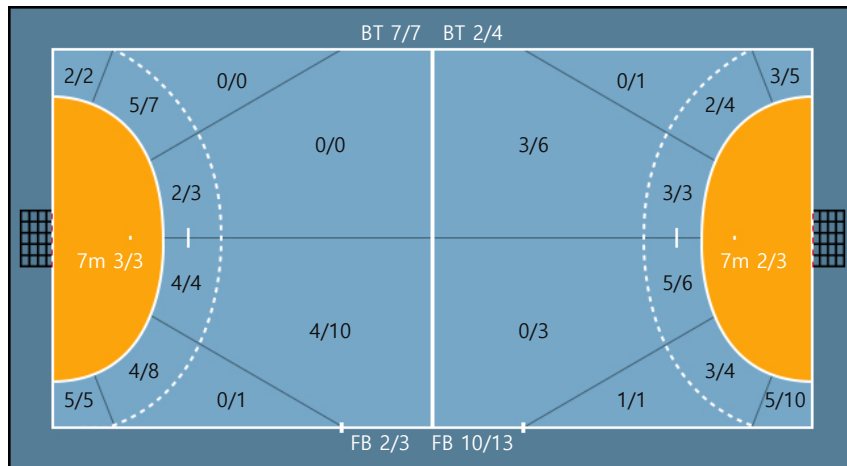

Team		
4/4	0/0	3/4
1/4	0/0	2/3
5/9	2/2	12/13

Missed: 3 Post: 1 Blocked: 0

Offense

Defense

Goalkeepers

Goals / Shots

16. 심현지		
5/7	0/0	3/4
2/4	0/0	2/2
6/10	3/4	6/9

2Min	2 Minute Suspensions	AS	Assists	BS	Block Shots	BT	Breakthroughs	RB	Rebound
DR	Disqualification with report	RC	Red cards	FB	Fast Breaks	G/S	Goals/Shots	BD	Blocked
S/S	Saves/Shots	YC	Yellow cards	ST	Steals	TF	Technical Faults	%	Efficiency