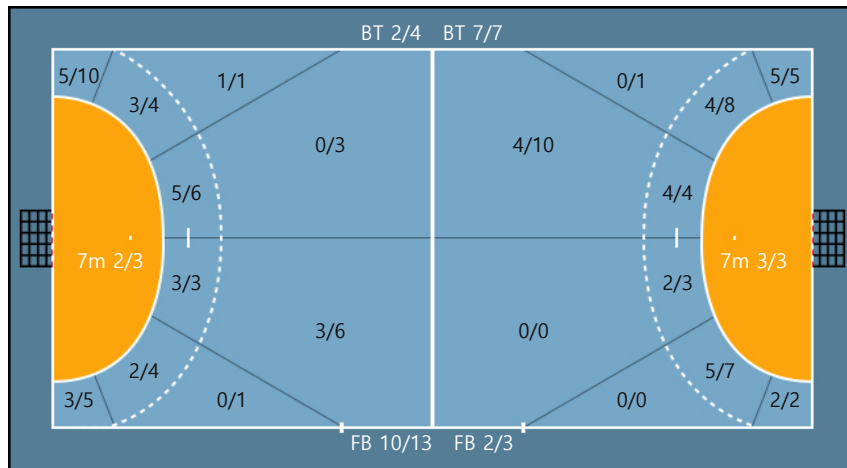

[SK 핸드볼 코리아리그(일반부)]

Shot Distribution

2020. 12. 12 20:30 청주국민생활관

Referees : 차창환 / 조용현
Technical officer : 강태구 / 장면호
MVP : 16. 심현지(컬러풀대구)

컬러풀대구 29   17 : 15   **27**   **인천시청**

인천시청

Players

Goals / Shots

5. 문필희		
0/0	0/0	0/0
0/0	0/0	0/0
0/0	0/0	0/0

7. 신은주		
0/0	0/0	0/0
2/2	0/0	0/0
1/1	2/2	4/4

11. 오예닮		
0/0	0/0	0/0
0/0	0/0	0/0
1/1	0/1	0/0

12. 고희아		
0/0	0/0	0/0
0/0	0/0	0/0
0/0	0/0	0/0

13. 이예은		
0/0	0/0	0/0
0/0	0/0	0/0
0/1	0/0	0/0

Post: 2

Missed: 1

17. 김희진		
0/1	0/0	1/2
0/1	0/0	1/1
1/2	0/0	0/1

18. 김한령		
1/1	0/0	0/0
0/0	0/0	0/0
0/1	0/0	1/1

21. 김성은		
0/0	0/0	1/1
0/1	0/0	0/0
0/1	1/1	0/0

22. 강주빈		
0/0	0/0	0/0
0/0	0/0	1/1
2/2	0/0	0/0

24. 김한나		
0/0	0/0	0/0
0/0	0/0	0/0
0/0	0/0	0/0

Missed: 1 Post: 1

29. 신다래		
4/5	0/0	1/1
0/0	0/0	0/0
1/1	0/0	1/3

Missed: 1

Team

Goals / Shots

Team		
5/7	0/0	3/4
2/4	0/0	2/2
6/10	3/4	6/9

Missed: 3 Post: 3 Blocked: 0

Offense

Defense

Goalkeepers

Goals / Shots

12. 고희아		
4/4	0/0	3/4
1/4	0/0	2/3
5/9	2/2	12/13

2Min	2 Minute Suspensions	AS	Assists	BS	Block Shots	BT	Breakthroughs	RB	Rebound
DR	Disqualification with report	RC	Red cards	FB	Fast Breaks	G/S	Goals/Shots	BD	Blocked
S/S	Saves/Shots	YC	Yellow cards	ST	Steals	TF	Technical Faults	%	Efficiency