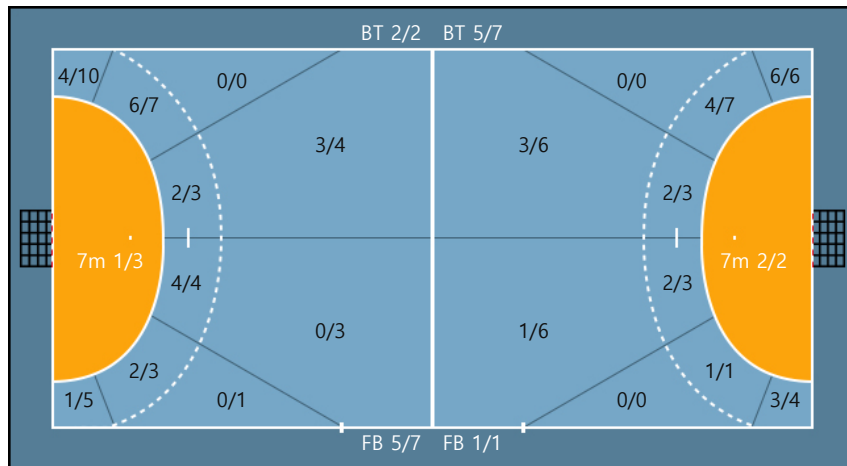

[SK 핸드볼 코리아리그(일반부)]

Shot Distribution

2020. 12. 14 18:00 청주국민생활관

Referees : 이형철 / 서태웅
Technical officer : 김석주 / 홍정호
MVP : 23. 김아영(컬러풀대구)

경남개발공사   **23**   12 : 16   **24**   **컬러풀대구**

경남개발공사

Players

Goals / Shots

2. 김하경		
1/1	0/1	0/0
0/0	0/0	0/0
2/3	1/2	0/1

Missed: 2   Post: 1

7. 노희경		
0/0	1/1	0/0
0/0	0/0	0/0
1/1	0/0	1/1

9. 김리안		
0/0	0/0	0/0
0/0	0/0	0/0
0/0	0/0	0/0

12. 박세영		
0/0	0/0	0/0
0/0	0/0	0/0
0/0	0/0	0/0

13. 정현희		
2/2	0/0	0/0
0/0	0/0	0/0
1/1	1/2	0/0

16. 여지원		
0/0	0/0	0/0
0/0	0/0	0/0
0/0	0/0	0/0

17. 김진이		
0/0	0/0	0/0
0/0	0/0	0/0
0/0	0/0	0/0

18. 전유나		
0/0	0/0	0/0
0/0	0/0	0/0
0/0	0/0	0/0

19. 김혜진		
0/0	0/0	0/0
0/0	0/0	0/0
0/0	0/0	0/0

21. 김보은		
0/0	0/0	0/0
0/0	1/1	0/0
0/0	1/1	2/2

23. 허유진		
1/2	0/0	1/1
0/0	0/0	0/0
3/5	0/1	0/0

24. 이설화		
0/0	0/0	0/0
0/0	0/0	0/1
0/1	0/1	0/0

Missed: 1

27. 박하얀		
0/0	0/0	0/0
0/0	0/0	0/0
0/0	0/0	0/0

28. 이현주		
0/0	0/0	0/0
0/0	0/0	1/1
2/3	0/2	0/1

Team

Goals / Shots

Team		
4/5	1/2	1/1
0/0	1/1	1/2
9/14	3/9	3/5

Missed: 3   Post: 1   Blocked: 0

Offense

Defense

Goalkeepers

Goals / Shots

12. 박세영		
3/4	1/1	3/5
0/1	0/0	0/1
8/9	2/3	7/10

2Min	2 Minute Suspensions	AS	Assists	BS	Block Shots	BT	Breakthroughs	RB	Rebound
DR	Disqualification with report	RC	Red cards	FB	Fast Breaks	G/S	Goals/Shots	BD	Blocked
S/S	Saves/Shots	YC	Yellow cards	ST	Steals	TF	Technical Faults	%	Efficiency