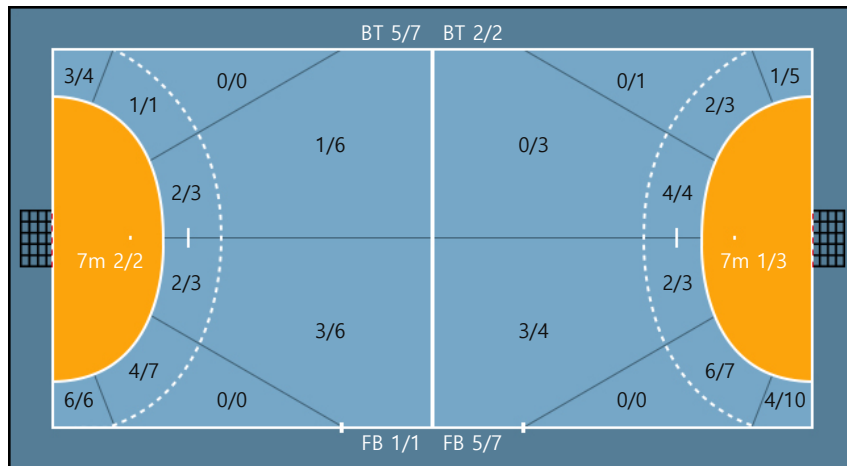

Missed: 2 Post: 2 Blocked: 0

Offense

Defense

Goalkeepers

Goals / Shots

16. 심현지		
4/5	1/2	1/1
0/0	1/1	1/2
9/14	3/9	3/5

2Min	2 Minute Suspensions	AS	Assists	BS	Block Shots	BT	Breakthroughs	RB	Rebound
DR	Disqualification with report	RC	Red cards	FB	Fast Breaks	G/S	Goals/Shots	BD	Blocked
S/S	Saves/Shots	YC	Yellow cards	ST	Steals	TF	Technical Faults	%	Efficiency