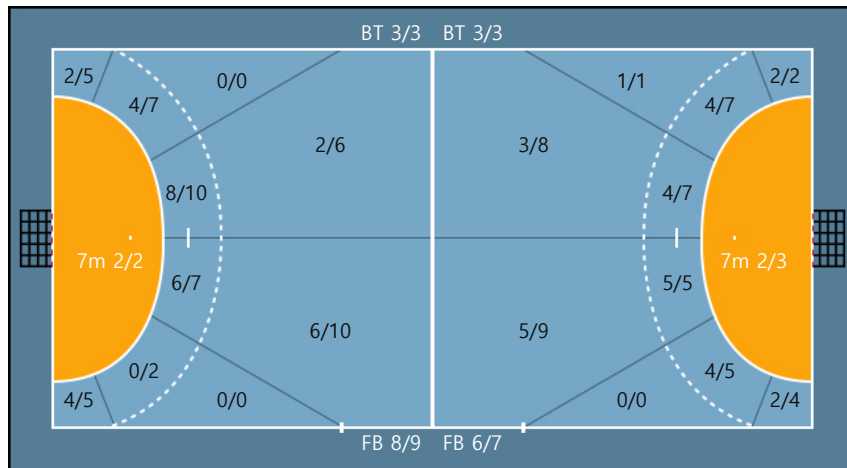

[SK 핸드볼 코리아리그(일반부)]

Shot Distribution

2020. 12. 19 18:00 청주국민생활관

Referees : 박현진 / 김원정
Technical officer : 김석주 / 강태구
MVP : 6. 최수지(SK슈가글라이더즈)

서울시청

32

14 : 20
18 : 14

34

SK슈가글라이더즈

SK슈가글라이더즈

Players

Goals / Shots

1. 이소연		
0/0	0/0	0/0
0/0	0/0	0/0
0/0	0/0	0/0

2. 김선화		
1/1	1/1	0/0
0/0	0/0	0/0
1/1	2/2	1/2

6. 최수지		
0/0	0/0	2/2
0/0	0/0	0/0
3/3	0/0	1/2

7. 김금정		
0/0	0/1	0/1
0/0	0/0	1/1
1/1	0/0	0/0

8. 이한솔		
1/1	0/0	1/1
0/0	0/0	0/0
0/0	0/1	0/0

Post: 1

Missed: 1 Post: 1

11. 연은영		
0/0	0/0	0/0
0/1	0/0	0/0
0/0	0/0	1/1

12. 이민지		
0/0	0/0	0/0
0/0	0/0	0/0
0/0	0/0	0/0

21. 최경빈		
0/0	0/1	1/1
0/0	0/0	0/0
1/1	0/0	0/1

27. 유미코		
0/0	0/0	0/0
0/0	0/0	0/0
0/0	1/1	0/0

28. 조수연		
1/1	0/0	0/0
0/0	0/0	0/0
2/2	0/1	3/3

Post: 1

Missed: 1

Missed: 1 Post: 1

29. 유소정		
2/3	0/0	2/3
0/1	0/0	1/1
1/1	1/1	1/2

Team

Goals / Shots

Team		
5/6	1/3	6/8
0/2	0/0	2/2
9/9	4/6	7/11

Missed: 3 Post: 4 Blocked: 0

Offense

Defense

Goalkeepers

Goals / Shots

1. 이소연		
0/0	0/0	1/1
0/0	0/0	0/0
0/0	1/1	3/3

12. 이민지		
0/2	0/2	9/9
1/4	0/0	2/5
6/7	1/2	8/9

2Min	2 Minute Suspensions	AS	Assists	BS	Block Shots	BT	Breakthroughs	RB	Rebound
DR	Disqualification with report	RC	Red cards	FB	Fast Breaks	G/S	Goals/Shots	BD	Blocked
S/S	Saves/Shots	YC	Yellow cards	ST	Steals	TF	Technical Faults	%	Efficiency