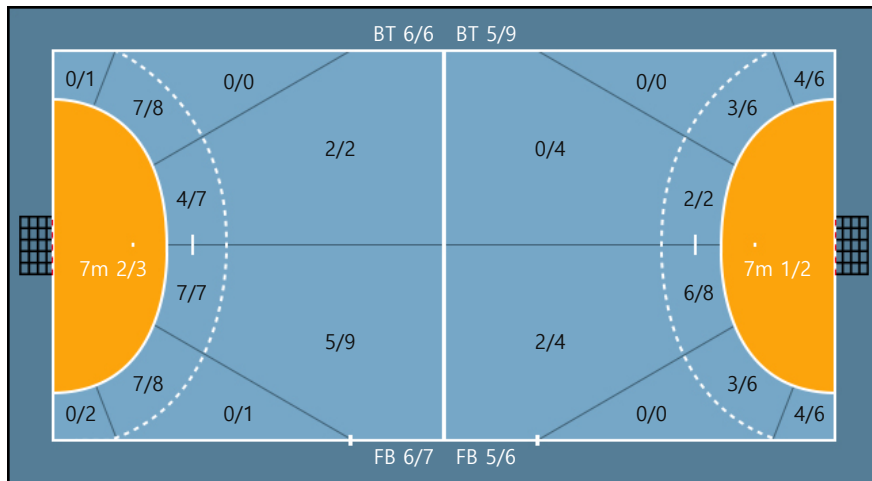

Post: 2

Team

Goals / Shots

Team		
1/2	0/1	7/9
1/2	1/1	1/1
8/9	4/5	12/14

Missed: 1 Post: 4 Blocked: 0

Offense

Defense

Goalkeepers