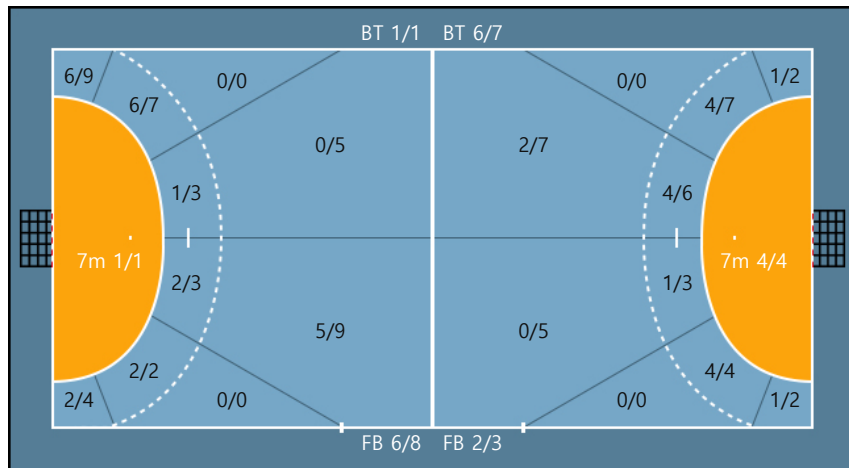

**Offense**

**Defense**

Goalkeepers

Goals / Shots

1. 오사라		
1/2	0/0	1/1
0/1	0/0	1/3
3/3	0/1	5/5

12. 주희		
0/0	2/2	0/1
0/0	0/0	1/3
1/2	1/3	5/9

2Min	2 Minute Suspensions	AS	Assists	BS	Block Shots	BT	Breakthroughs	RB	Rebound
DR	Disqualification with report	RC	Red cards	FB	Fast Breaks	G/S	Goals/Shots	BD	Blocked
S/S	Saves/Shots	YC	Yellow cards	ST	Steals	TF	Technical Faults	%	Efficiency