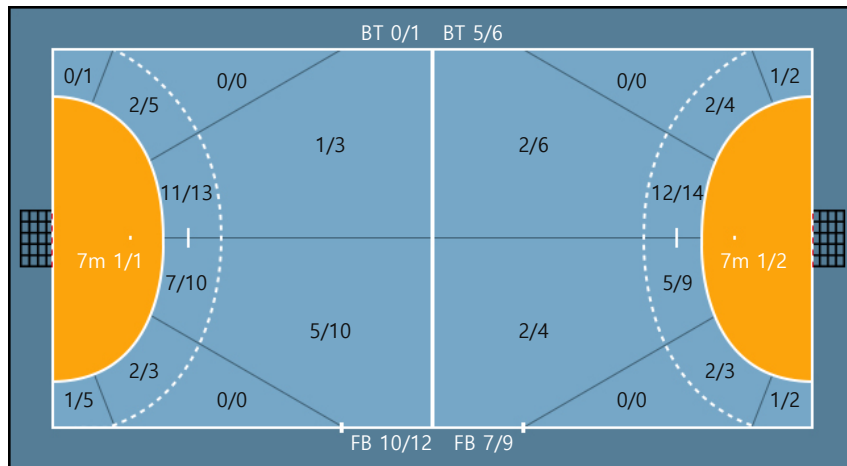

[SK 핸드볼 코리아리그(일반부)]

Shot Distribution

2020. 12. 21 18:20 청주국민생활관

Referees : 구본옥 / 이은하
Technical officer : 한재우 / 이항걸
MVP : 28. 조수연(SK슈가글라이더즈)

SK슈가글라이더즈   **30**   18 : 12   **28**   **경남개발공사**
SK슈가글라이더즈

Players

Goals / Shots

1. 이소연		
0/0	0/0	0/0
0/0	0/0	0/0
0/0	0/0	0/0

2. 김선화		
0/0	0/0	0/0
0/0	0/0	0/0
1/1	1/1	1/1

6. 최수지		
0/0	0/0	1/1
0/0	0/0	0/1
1/1	1/2	0/0

7. 김금정		
1/2	0/0	0/2
2/2	0/0	0/0
0/0	0/0	1/1

8. 이한솔		
0/0	0/0	0/0
0/0	0/0	1/1
4/5	0/1	2/2

Post: 2

Post: 1

Missed: 2

11. 연은영		
1/1	0/0	0/0
0/0	0/0	0/0
0/0	0/0	1/1

12. 이민지		
0/0	0/0	0/0
0/0	0/0	0/0
0/0	0/0	0/0

21. 최경빈		
0/0	0/0	0/0
0/0	0/0	0/0
0/0	0/0	0/0

27. 유미코		
0/0	0/0	0/0
0/0	0/0	0/0
0/0	0/0	0/0

28. 조수연		
0/0	0/0	1/1
0/0	0/0	0/2
3/3	1/2	2/5

29. 유소정		
0/0	0/0	0/0
0/0	0/0	1/2
1/2	0/0	2/2

Missed: 1

Team

Goals / Shots

Team		
2/3	0/0	2/4
2/2	0/0	2/6
10/12	3/6	9/12

Missed: 3   Post: 3   Blocked: 0

Offense

Defense

Goalkeepers

Goals / Shots

12. 이민지		
1/2	0/0	6/6
2/3	0/1	2/3
10/16	1/2	6/7

2Min	2 Minute Suspensions	AS	Assists	BS	Block Shots	BT	Breakthroughs	RB	Rebound
DR	Disqualification with report	RC	Red cards	FB	Fast Breaks	G/S	Goals/Shots	BD	Blocked
S/S	Saves/Shots	YC	Yellow cards	ST	Steals	TF	Technical Faults	%	Efficiency