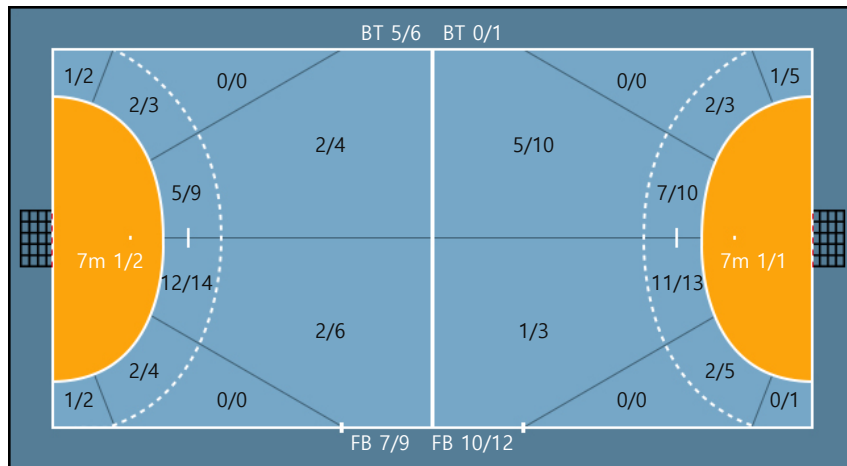

[SK 핸드볼 코리아리그(일반부)]

Shot Distribution

2020. 12. 21 18:20 청주국민생활관

Referees : 구본옥 / 이은하
Technical officer : 한재우 / 이향걸
MVP : 28. 조수연(SK슈가글라이더즈)

SK슈가글라이더즈   **30**   18 : 12   **28**   **경남개발공사**
경남개발공사

Players

Goals / Shots

2. 김하경		
0/0	0/0	0/0
0/0	0/0	0/0
0/0	0/0	0/0

Post: 1

7. 노희경		
0/0	0/0	0/0
0/0	0/0	1/1
1/1	0/0	1/1

9. 김리안		
0/0	0/0	0/0
0/0	0/0	0/0
0/0	0/0	0/0

12. 박세영		
0/0	0/0	0/0
0/0	0/0	0/0
0/0	0/0	0/0

13. 정현희		
0/1	0/0	0/0
0/0	0/0	0/0
1/2	0/0	2/2

Missed: 1

16. 여지원		
0/0	0/0	0/0
0/0	0/0	0/0
0/0	0/0	0/0

17. 김진이		
0/0	0/0	0/0
0/0	0/0	0/0
0/0	0/0	0/0

18. 전유나		
0/0	0/0	0/0
0/0	0/0	0/0
0/0	0/0	0/0

19. 김혜진		
0/0	0/0	0/0
0/0	0/0	0/0
0/0	0/0	0/0

21. 김보은		
0/0	0/0	2/2
0/1	0/1	0/1
5/6	0/0	0/0

Missed: 1 Post: 1

23. 허유진		
1/1	0/0	1/1
2/2	0/0	0/0
1/3	0/1	1/2

Missed: 1 Post: 1

24. 이설화		
0/0	0/0	1/1
0/0	0/0	0/0
0/1	0/0	1/1

27. 박하얀		
0/0	0/0	0/0
0/0	0/0	0/0
0/0	0/0	0/0

28. 이현주		
0/0	0/0	2/2
0/0	0/0	1/1
2/3	1/1	1/1

Team

Goals / Shots

Team		
1/2	0/0	6/6
2/3	0/1	2/3
10/16	1/2	6/7

Missed: 3 Post: 3 Blocked: 0

Offense

Defense

Goalkeepers

Goals / Shots

12. 박세영		
2/3	0/0	2/4
2/2	0/0	2/6
10/12	3/6	9/12

2Min	2 Minute Suspensions	AS	Assists	BS	Block Shots	BT	Breakthroughs	RB	Rebound
DR	Disqualification with report	RC	Red cards	FB	Fast Breaks	G/S	Goals/Shots	BD	Blocked
S/S	Saves/Shots	YC	Yellow cards	ST	Steals	TF	Technical Faults	%	Efficiency