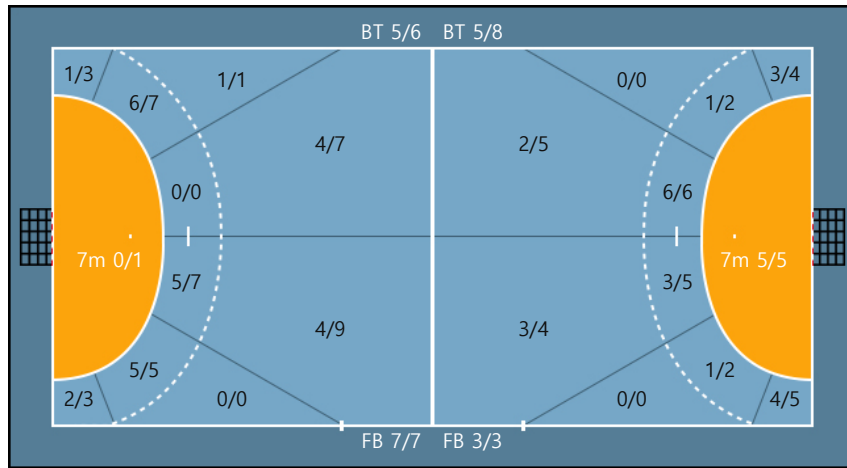

29. 신다래		
0/1	0/0	0/0
0/0	0/0	0/0
0/0	0/0	0/0

Team

Goals / Shots

Team		
3/5	0/0	6/8
0/1	0/1	0/0
7/10	1/3	11/12

Missed: 1    Post: 2    Blocked: 0

**Offense**

**Defense**

Goalkeepers