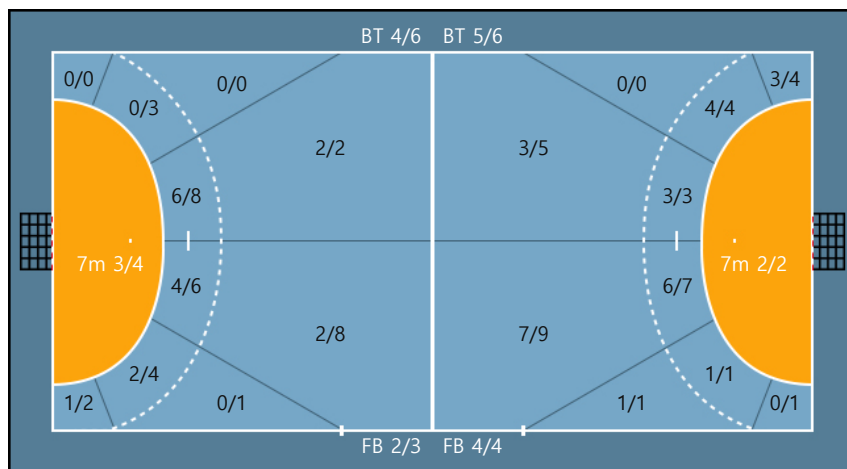

Team

Goals / Shots

Team		
3/3	1/2	4/5
1/3	0/0	1/3
4/5	1/3	5/9

Missed: 1 Post: 4 Blocked: 0

Offense

Defense

Goalkeepers

Goals / Shots