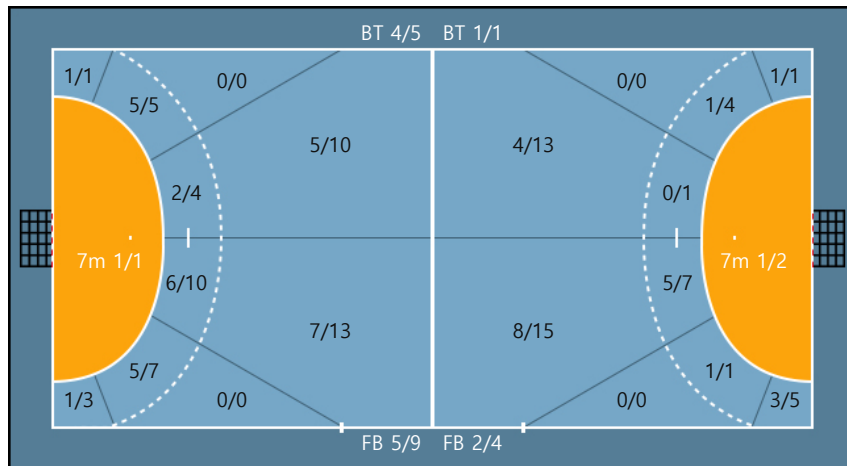

Missed: 1 Post: 3

29. 유소정		
1/2	0/0	2/2
0/1	0/0	0/0
0/0	0/0	3/3

Missed: 1 Post: 1

Team

Goals / Shots

Team		
4/7	0/0	8/8
0/2	0/1	0/0
14/18	1/2	6/8

Missed: 2 Post: 6 Blocked: 0

Offense