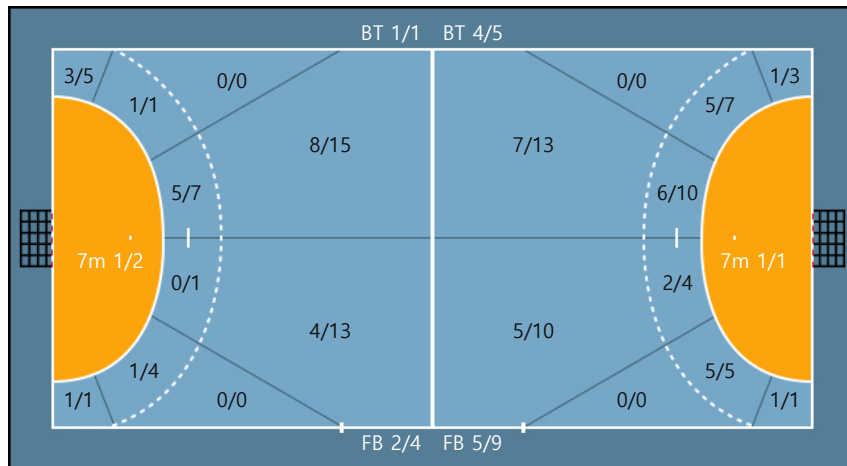

[SK 핸드볼 코리아리그(일반부)]

Shot Distribution

2020. 12. 26 13:00 청주국민생활관

Referees : 조용현 / 차창환

Technical officer : 김석주 / 이향걸

MVP : 6. 최수지(SK슈가글라이더즈)

SK슈가글라이더즈   **33**   15 : 10   **24**   **서울시청**
서울시청

Players

Goals / Shots

1. 손민지		
0/0	0/0	0/0
0/0	0/0	0/0
0/0	0/0	0/0

2. 송지영		
0/0	0/0	1/1
0/0	0/0	0/0
3/3	0/1	0/1

7. 강다혜		
0/1	0/0	0/0
0/1	0/0	0/0
1/1	0/1	0/0

9. 김이슬		
0/0	0/0	0/0
0/0	0/0	0/0
0/0	0/0	0/0

14. 이수민		
0/0	0/0	0/0
0/0	0/0	0/0
0/0	0/0	0/0

15. 최수민		
0/0	0/0	1/1
0/0	0/0	0/0
0/0	0/0	0/0

16. 나혜린		
0/0	0/0	0/0
0/0	0/0	0/0
0/0	0/0	0/0

17. 김선혜		
0/0	0/0	0/0
0/0	0/0	0/0
3/3	0/1	0/0

19. 양새슬		
1/1	0/0	0/0
0/1	0/0	0/0
4/6	0/0	0/0

21. 박수정		
0/0	0/0	0/0
0/0	0/0	0/0
0/0	0/0	0/0

Missed: 1

Post: 1

Post: 1

22. 우빛나		
1/2	0/0	2/3
1/1	0/0	0/0
0/0	0/0	0/0

29. 윤예진		
0/0	0/0	0/0
0/0	0/0	0/1
1/2	0/0	1/1

31. 홍순정		
0/0	0/0	0/0
0/0	0/0	0/0
0/0	0/0	0/0

93. 김은경		
0/0	0/0	1/1
1/1	0/0	0/1
2/5	0/0	0/1

Missed: 2 Post: 1

Post: 1

Team

Goals / Shots

Team		
2/4	0/0	5/6
2/4	0/0	0/2
14/20	0/3	1/3

Missed: 3 Post: 4 Blocked: 0

Offense

Defense

Goalkeepers

Goals / Shots

16. 나혜린		
4/7	0/0	8/8
0/2	0/1	0/0
14/18	1/2	6/8

2Min	2 Minute Suspensions	AS	Assists	BS	Block Shots	BT	Breakthroughs	RB	Rebound
DR	Disqualification with report	RC	Red cards	FB	Fast Breaks	G/S	Goals/Shots	BD	Blocked
S/S	Saves/Shots	YC	Yellow cards	ST	Steals	TF	Technical Faults	%	Efficiency