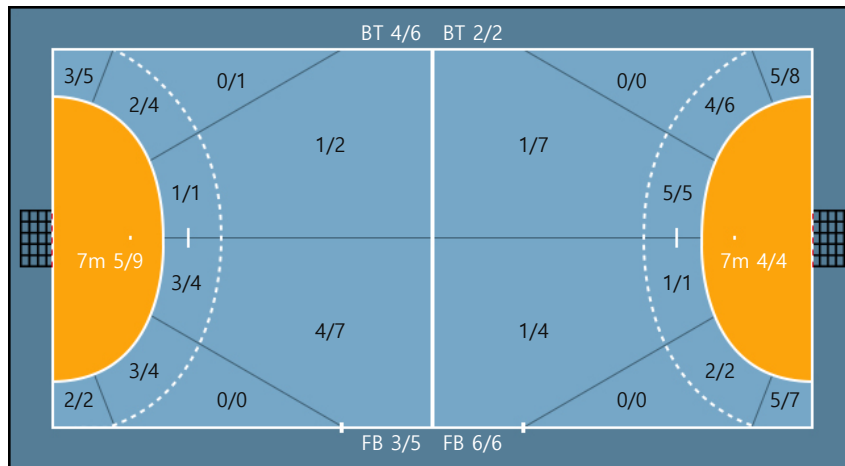

[SK 핸드볼 코리아리그(일반부)]

Shot Distribution

2020. 12. 26 14:40 청주국민생활관

Referees : 김원정 / 이형철
Technical officer : 장면호 / 한재우
MVP : 7. 신은주(인천시청)

경남개발공사

24

12 : 16
12 : 12

28

인천시청

경남개발공사

Players

Goals / Shots

2. 김하경		
0/0	0/0	0/0
0/0	0/0	0/0
0/0	0/0	0/0

7. 노희경		
1/1	0/0	2/2
0/1	0/0	0/0
0/0	0/0	0/0

9. 김리안		
0/0	0/0	0/0
0/0	0/0	0/0
0/0	0/0	0/0

12. 박세영		
0/0	0/0	0/0
0/0	0/0	0/0
0/0	0/0	0/0

13. 정현희		
0/0	0/0	1/1
0/1	0/0	0/0
1/1	0/0	2/3

Missed: 1 Post: 2

16. 여지원		
0/0	0/0	0/0
0/0	0/0	0/0
0/0	0/0	0/0

17. 김진이		
0/0	0/0	0/0
0/0	0/0	0/0
0/0	0/0	0/0

18. 전유나		
0/1	0/0	0/0
0/0	0/0	0/0
0/0	0/0	0/1

19. 김혜진		
0/0	0/0	0/0
0/0	0/0	0/0
0/0	0/0	0/0

21. 김보은		
0/0	0/0	0/0
0/0	0/0	0/0
1/1	1/1	0/0

23. 허유진		
0/0	1/1	3/4
0/1	0/0	0/0
2/3	1/1	1/1

24. 이설화		
1/1	0/0	0/0
0/0	0/0	0/0
0/0	1/1	0/0

27. 박하얀		
0/0	0/0	0/0
0/0	0/0	0/0
0/0	0/0	0/0

28. 이현주		
0/1	0/0	1/1
0/0	0/0	1/2
1/1	1/1	1/2

Missed: 1

Team

Goals / Shots

Team		
2/4	1/1	7/8
0/3	0/0	1/2
5/6	4/4	4/7

Missed: 2 Post: 2 Blocked: 0

Offense

Defense

Goalkeepers

Goals / Shots

12. 박세영		
5/8	3/3	4/5
2/3	0/0	0/0
4/9	4/6	6/7

2Min	2 Minute Suspensions	AS	Assists	BS	Block Shots	BT	Breakthroughs	RB	Rebound
DR	Disqualification with report	RC	Red cards	FB	Fast Breaks	G/S	Goals/Shots	BD	Blocked
S/S	Saves/Shots	YC	Yellow cards	ST	Steals	TF	Technical Faults	%	Efficiency