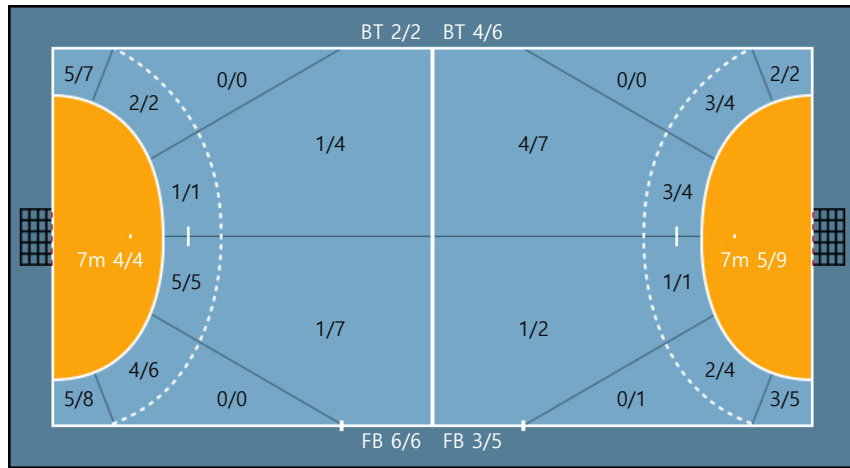

[SK 핸드볼 코리아리그(일반부)]

Shot Distribution

2020. 12. 26 14:40 청주국민생활관

Referees : 김원정 / 이형철
Technical officer : 장면호 / 한재우
MVP : 7. 신은주(인천시청)

경남개발공사   **24**   12 : 16   **28**   **인천시청**

인천시청

Players

Goals / Shots

7. 신은주		
2/2	0/0	1/1
2/2	0/0	0/0
1/3	0/0	3/4

11. 오예담		
0/0	0/0	0/0
0/0	0/0	0/0
0/0	2/2	1/1

12. 고현아		
0/0	0/0	0/0
0/0	0/0	0/0
0/0	0/0	0/0

13. 이예은		
0/0	0/0	0/0
0/0	0/0	0/0
0/0	0/0	0/0

17. 김희진		
0/1	0/0	0/1
0/0	0/0	0/0
1/3	1/1	1/1

18. 김한령		
2/3	0/0	1/1
0/1	0/0	0/0
1/2	1/2	0/0

21. 김성은		
0/0	1/1	0/0
0/0	0/0	0/0
0/0	0/1	0/0

22. 강주빈		
0/0	0/0	0/0
0/0	0/0	0/0
0/0	0/0	0/0

24. 김한나		
0/0	0/0	1/1
0/0	0/0	0/0
1/1	0/0	0/0

29. 신다래		
1/2	2/2	1/1
0/0	0/0	0/0
0/0	0/0	1/1

Missed: 2

Missed: 1

Team

Goals / Shots

Team		
5/8	3/3	4/5
2/3	0/0	0/0
4/9	4/6	6/7

Missed: 3   Post: 0   Blocked: 0

Offense

Defense

Goalkeepers

Goals / Shots

12. 고현아		
2/4	1/1	7/8
0/3	0/0	1/2
5/6	4/4	4/7

2Min	2 Minute Suspensions	AS	Assists	BS	Block Shots	BT	Breakthroughs	RB	Rebound
DR	Disqualification with report	RC	Red cards	FB	Fast Breaks	G/S	Goals/Shots	BD	Blocked
S/S	Saves/Shots	YC	Yellow cards	ST	Steals	TF	Technical Faults	%	Efficiency