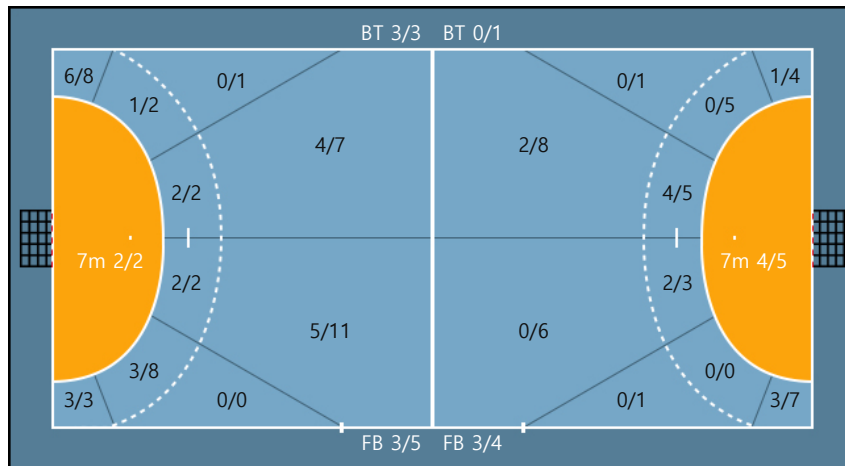

[SK 핸드볼 코리아리그(일반부)]

Shot Distribution

2020. 12. 26 16:20 청주국민생활관

Referees : 구본옥 / 이가을
Technical officer : 강태구 / 강용구
MVP : 12. 주희(부산시설공단)

부산시설공단

28

12 : 8
16 : 8

16

삼척시청

부산시설공단

Players

Goals / Shots

1. 오사라		
0/0	0/0	0/0
0/0	0/0	0/0
0/0	0/0	0/0

3. 함지선		
0/0	0/0	0/0
1/1	0/0	0/0
2/2	1/1	2/2

7. 김수정		
0/0	0/0	0/0
0/0	1/1	0/0
1/1	1/1	1/1

9. 정가희		
1/1	0/0	0/0
0/1	0/0	0/0
0/0	0/0	0/0

11. 심해인		
0/0	0/0	0/0
0/0	0/0	0/0
0/0	0/0	0/0

Post: 1

Missed: 1

12. 주희		
0/0	0/0	0/0
0/0	0/0	0/0
0/0	0/0	0/0

13. 박준희		
0/0	0/0	0/0
0/0	0/1	1/3
0/1	0/0	0/0

18. 박선영		
0/0	0/0	0/0
0/1	0/0	0/0
0/0	0/0	0/0

19. 강은혜		
0/0	0/0	0/0
0/0	0/0	0/0
1/1	0/0	1/1

20. 최지현		
1/1	0/0	0/0
0/0	0/0	0/0
0/0	0/0	0/0

Post: 1

23. 이미경		
1/1	0/0	1/2
0/1	0/0	0/0
2/2	0/0	2/2

24. 권한나		
0/0	0/0	0/2
0/0	0/0	0/1
3/5	0/0	2/2

29. 김다영		
0/0	0/0	0/0
0/0	0/0	0/0
1/1	0/0	1/1

77. 박시연		
0/0	0/0	0/0
0/0	0/0	0/0
0/0	0/0	0/0

96. 코스타		
0/0	0/0	0/0
0/0	0/0	0/0
0/0	0/0	0/0

Missed: 1

Post: 1

Team

Goals / Shots

Team		
3/3	0/0	1/4
1/4	1/2	1/4
10/13	2/2	9/9

Missed: 2 Post: 3 Blocked: 0

Offense

Defense

Goalkeepers

Goals / Shots

1. 오사라		
0/0	0/0	0/0
0/0	0/0	0/0
1/1	0/0	0/0

12. 주희		
3/4	0/1	1/3
3/4	0/0	1/2
5/11	2/8	0/1

2Min	2 Minute Suspensions	AS	Assists	BS	Block Shots	BT	Breakthroughs	RB	Rebound
DR	Disqualification with report	RC	Red cards	FB	Fast Breaks	G/S	Goals/Shots	BD	Blocked
S/S	Saves/Shots	YC	Yellow cards	ST	Steals	TF	Technical Faults	%	Efficiency