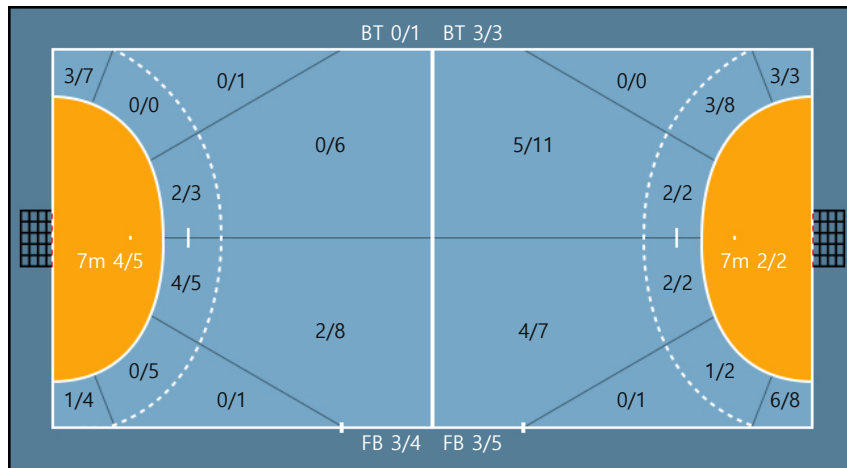

[SK 핸드볼 코리아리그(일반부)]

Shot Distribution

2020. 12. 26 16:20 청주국민생활관

Referees : 구본옥 / 이가을
Technical officer : 강태구 / 강용구
MVP : 12. 주희(부산시설공단)

부산시설공단   **28**   12 : 8   **16**   **삼척시청**

삼척시청

Players

Goals / Shots

1. 강은지		
0/0	0/0	0/0
0/0	0/0	0/0
0/0	0/0	0/0

6. 연수진		
0/1	0/1	0/0
0/0	0/0	1/1
0/2	0/0	0/0

7. 김소연		
1/1	0/0	0/0
1/1	0/0	0/0
0/0	0/0	0/1

11. 김윤지		
0/0	0/0	0/1
2/2	0/0	0/0
1/1	1/3	0/0

12. 박미라		
0/0	0/0	0/0
0/0	0/0	0/0
0/0	0/0	0/0

Post: 1

Post: 1

Post: 1

13. 유현지		
1/1	0/0	0/0
0/0	0/0	0/0
0/0	1/1	0/0

17. 한미슬		
0/0	0/0	0/0
0/0	0/0	0/0
0/3	0/1	0/0

22. 강별		
0/0	0/0	0/0
0/0	0/0	0/0
0/0	0/0	0/0

23. 송지은		
1/1	0/0	1/1
0/1	0/0	0/1
3/4	0/2	0/0

24. 이효진		
0/0	0/0	0/1
0/0	0/0	0/0
2/2	0/0	0/0

Missed: 1

Missed: 2 Post: 1

Missed: 1

Missed: 2

26. 강은서		
0/0	0/0	0/0
0/0	0/0	0/0
0/0	0/0	0/0

27. 김상미		
0/0	0/0	0/0
0/0	0/0	0/0
0/0	0/0	0/0

28. 박소연		
0/0	0/0	0/0
0/0	0/0	0/0
0/0	0/1	0/0

Team

Goals / Shots

Team		
3/4	0/1	1/3
3/4	0/0	1/2
6/12	2/8	0/1

Missed: 6 Post: 4 Blocked: 0

Offense

Defense

Goalkeepers

Goals / Shots

1. 강은지		
1/1	0/0	1/2
0/1	0/0	0/1
2/2	0/0	2/2

12. 박미라		
2/2	0/0	0/2
1/3	1/2	1/3
8/11	2/2	7/7

2Min	2 Minute Suspensions	AS	Assists	BS	Block Shots	BT	Breakthroughs	RB	Rebound
DR	Disqualification with report	RC	Red cards	FB	Fast Breaks	G/S	Goals/Shots	BD	Blocked
S/S	Saves/Shots	YC	Yellow cards	ST	Steals	TF	Technical Faults	%	Efficiency