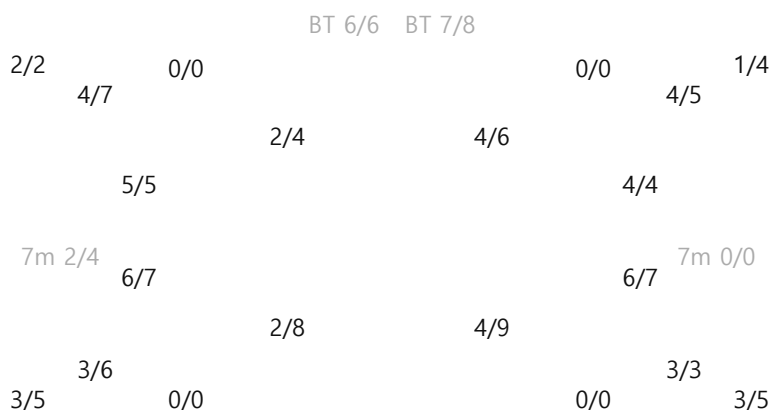

[SK 핸드볼 코리아리그(일반부)]

Shot Distribution

2020. 12. 26 18:00 청주국민생활관

Referees : 이은하 / 박현진
Technical officer : 이항걸 / 한재우
MVP : 24. 강경민(광주도시공사)

컬러풀대구   **29**   13 : 17   **29**   **광주도시공사**
16 : 12

컬러풀대구

Players

Goals / Shots

2. 신민희		
0/0	0/0	0/0
0/0	0/0	0/0
0/0	0/0	0/0

7. 박지원		
0/0	0/0	0/0
0/0	0/0	0/0
1/1	0/0	1/1

16. 심현지		
0/0	0/0	0/0
0/0	0/0	0/0
0/0	0/0	0/0

17. 윤지민		
0/0	0/0	0/0
0/0	0/0	0/0
0/0	0/0	0/0

18. 배민희		
0/0	1/1	0/1
0/0	0/0	0/0
0/0	0/0	0/0

20. 황은진		
0/0	0/0	1/1
1/2	0/0	0/1
1/1	0/0	0/0

21. 조하람		
1/1	0/0	0/0
1/1	0/0	0/0
3/5	0/0	2/3

23. 김아영		
1/1	0/0	3/4
0/0	0/0	1/1
0/1	0/0	1/1

24. 김혜원		
0/0	1/1	0/0
0/0	0/0	1/1
2/2	0/0	0/0

25. 정유라		
0/0	0/0	0/0
0/0	0/0	0/0
0/0	0/0	0/0

Missed: 1

Post: 2

Missed: 1   Post: 2

26. 남영신		
1/1	0/0	1/1
0/0	0/0	0/0
1/1	0/0	2/2

27. 이경현		
0/0	0/0	0/1
0/0	0/0	0/0
0/1	0/0	1/1

Post: 1

Post: 2

Team

Goals / Shots

Team		
3/3	2/2	5/8
2/3	0/0	2/3
8/12	0/0	7/8

Missed: 2   Post: 7   Blocked: 0

Offense

Defense

Goalkeepers

Goals / Shots

16. 심현지		
4/5	0/0	3/7
1/1	0/0	2/3
7/9	4/5	7/10

FB 3/3   FB 2/2