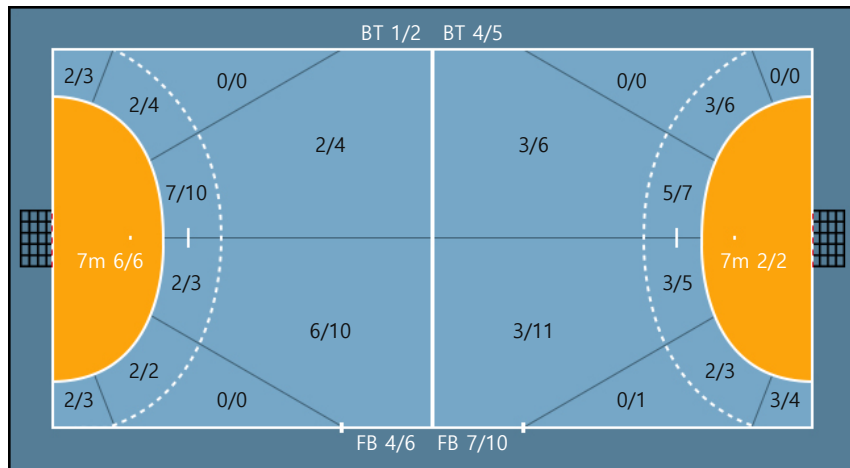

[SK 핸드볼 코리아리그(일반부)]

Shot Distribution

2020. 12. 28 16:40 청주국민생활관

Referees : 조용현 / 차창환
Technical officer : 김석주 / 한재우
MVP : 28. 조수연(SK슈가글라이더즈)

SK슈가글라이더즈 31   16 : 13   **24**   **인천시청**
SK슈가글라이더즈   15 : 11

Players

Goals / Shots

1. 이소연		
0/0	0/0	0/0
0/0	0/0	0/0
0/0	0/0	0/0

2. 김선화		
1/2	0/0	0/0
0/0	0/0	0/0
1/1	0/1	0/0

6. 최수지		
0/0	0/0	0/0
0/0	0/0	0/0
0/0	0/0	4/4

7. 김금정		
0/1	0/0	1/2
0/0	0/0	0/1
0/0	0/0	0/0

8. 이한솔		
1/1	0/0	0/0
0/0	0/0	0/0
1/1	0/1	3/3

Post: 1

Missed: 1 Post: 1

11. 연은영		
0/0	0/0	0/0
0/0	0/0	0/0
0/0	0/0	0/0

12. 이민지		
0/0	0/0	0/0
0/0	0/0	0/0
0/0	0/0	0/0

21. 최경빈		
0/0	0/0	0/0
0/0	0/0	0/0
0/0	0/0	0/0

27. 유미코		
0/0	0/0	0/0
0/0	0/0	0/0
0/0	0/0	1/1

28. 조수연		
0/0	0/0	2/2
2/2	0/0	3/3
4/6	0/1	2/2

Missed: 1

29. 유소정		
0/0	0/0	0/0
2/2	0/0	0/0
1/1	1/1	1/2

Team

Goals / Shots

Team		
2/4	0/0	3/4
4/4	0/0	3/4
7/9	1/4	11/12

Missed: 2 Post: 2 Blocked: 0

Offense

Defense

Goalkeepers

Goals / Shots

1. 이소연		
1/1	0/0	0/0
0/0	0/0	0/0
0/0	0/0	0/0

12. 이민지		
2/2	1/1	5/9
4/5	0/0	2/4
4/7	2/3	3/6

2Min	2 Minute Suspensions	AS	Assists	BS	Block Shots	BT	Breakthroughs	RB	Rebound
DR	Disqualification with report	RC	Red cards	FB	Fast Breaks	G/S	Goals/Shots	BD	Blocked
S/S	Saves/Shots	YC	Yellow cards	ST	Steals	TF	Technical Faults	%	Efficiency