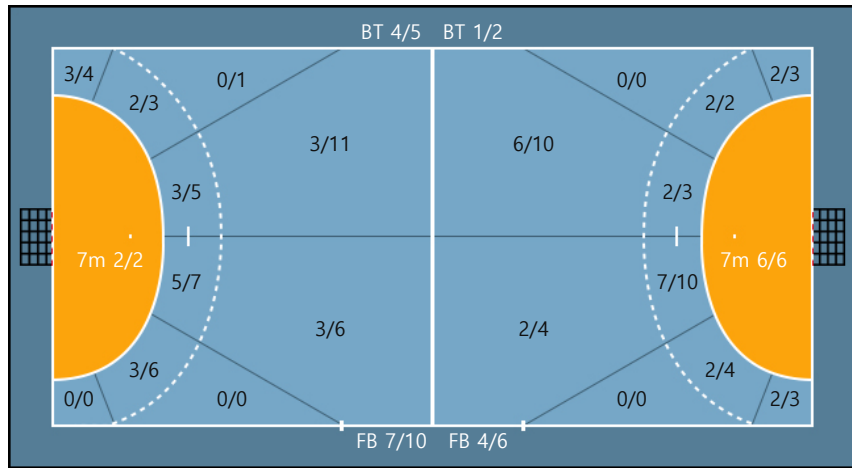

29. 신다래		
1/1	0/0	2/2
1/1	0/0	1/1
0/0	0/0	0/0

Missed: 2

Team

Goals / Shots

Team		
3/3	1/1	5/9
4/5	0/0	2/4
4/7	2/3	3/6

Missed: 5 Post: 2 Blocked: 0

Offense

Defense