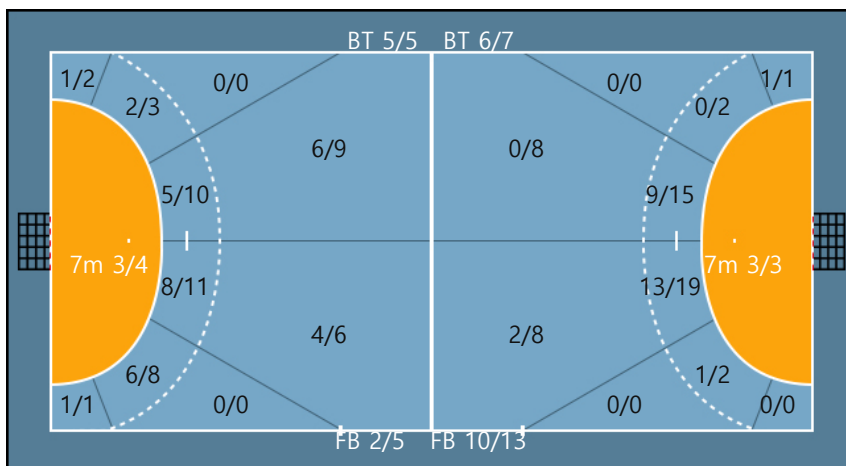

Missed: 2 Post: 6

Blocked: 1

**Offense**

**Defense**

**Goalkeepers**

**Goals / Shots**

1. 손민지		
2/2	0/0	0/0
1/2	0/0	1/1
2/2	0/0	0/2

12. 우하림		
0/1	0/0	3/5
2/6	0/1	3/5
9/15	1/1	5/9