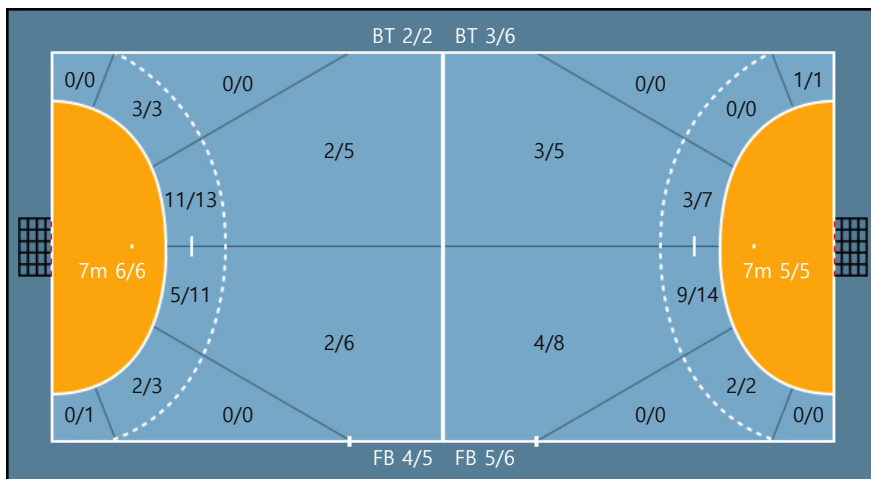

[SK 핸드볼 코리아리그(일반부)]

Shot Distribution

2021. 01. 01 13:00 삼척시민체육관

Referees : 정진영 / 조용현
Technical officer : 장면호 / 강태구
MVP : 24. 권한나(부산시설공단)

부산시설공단

31

16 : 11
15 : 17

28

SK슈가글라이더즈

부산시설공단

Players

Goals / Shots

1. 오사라		
0/0	0/0	0/0
0/0	0/0	0/0
0/0	0/0	0/0

3. 함지선		
1/1	0/0	0/0
0/0	0/0	1/1
1/1	0/0	0/0

7. 김수정		
0/0	0/0	0/0
1/1	0/0	0/0
1/2	0/0	0/0

9. 정가희		
0/0	0/0	0/0
0/0	0/0	0/0
0/0	0/0	0/0

11. 심해인		
0/0	0/0	0/0
0/1	0/0	0/0
0/0	0/0	0/0

Post: 1

Missed: 1 Post: 2

12. 주희		
0/0	0/0	0/0
0/0	0/0	0/0
0/0	0/0	0/0

13. 박준희		
0/0	0/0	0/0
0/0	0/0	0/0
0/0	0/0	0/0

18. 박선영		
0/0	0/0	0/0
0/0	0/0	0/0
0/0	0/0	0/0

19. 강은혜		
0/0	0/0	0/0
0/0	0/0	0/0
1/3	0/0	4/4

20. 최지현		
0/0	0/0	0/0
0/0	0/0	0/0
1/1	0/0	1/1

23. 이미경		
0/0	0/0	3/3
0/0	0/0	0/0
2/2	0/0	2/2

24. 권한나		
1/2	0/0	3/3
0/0	0/0	1/2
4/4	0/0	1/2

26. 신진미		
0/0	0/0	1/1
0/0	0/0	0/0
0/0	0/0	0/0

29. 김다영		
0/0	0/0	0/1
0/0	0/0	0/0
0/1	0/0	1/1

77. 박시연		
0/0	0/0	0/0
0/0	0/0	0/0
0/0	0/0	0/0

Missed: 2 Post: 1

96. 코스타		
0/0	0/1	0/0
0/0	0/0	0/0
0/0	0/0	0/0

Team

Goals / Shots

Team		
2/3	0/1	7/8
1/2	0/0	2/3
10/14	0/0	9/10

Missed: 3 Post: 4 Blocked: 0

Offense

Defense

Goalkeepers

Goals / Shots

1. 오사라		
4/4	0/0	1/1
1/1	0/0	1/2
4/4	0/0	1/1

12. 주희		
2/4	0/0	1/1
1/1	0/0	2/5
3/5	0/1	7/7