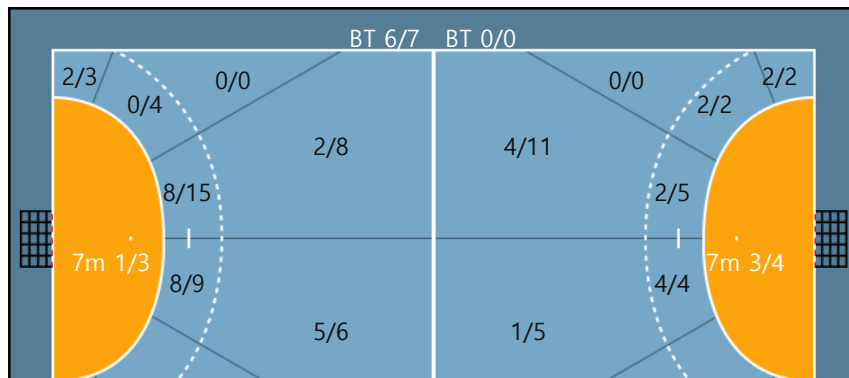

[SK 핸드볼 코리아리그(일반부)]

Shot Distribution

2021. 01. 08 15:00 SK호크스 아레나

Referees : 정효준 / 김원정
Technical officer : 강태구 / 장면호
MVP : 23. 이미경(부산시설공단)

서울시청   **25**   11 : 12   **27**   **부산시설공단**

부산시설공단

Players

Goals / Shots

1. 오사라		
0/0	0/0	0/0
0/0	0/0	0/0
0/0	0/0	0/0

3. 함지선		
0/0	0/1	0/0
1/2	0/0	0/0
2/3	0/0	0/1

7. 김수정		
0/0	0/0	0/1
0/0	0/1	0/0
0/0	0/0	0/0

9. 정가희		
1/1	0/1	0/0
0/0	0/0	0/0
0/0	0/0	0/0

11. 심해인		
1/1	0/0	1/1
0/0	0/0	0/1
2/3	0/0	0/0

Post: 1

Blocked: 1

12. 주희		
0/0	0/0	0/0
0/0	0/0	0/0
0/0	0/0	0/0

18. 박선영		
0/0	0/0	0/0
0/0	0/0	0/0
0/0	0/0	0/0

19. 강은혜		
1/1	0/0	1/1
0/0	0/0	0/0
2/2	0/0	0/0

20. 최지현		
1/1	0/0	1/1
0/1	0/1	0/0
0/0	0/0	0/0

23. 이미경		
0/0	0/0	1/1
0/0	0/0	2/2
2/2	0/0	1/1

Post: 1 Blocked: 1

Missed: 1 Post: 1

24. 권한나		
3/3	1/1	1/1
0/1	0/1	0/1
0/0	0/0	0/0

26. 신진미		
0/0	0/0	1/1
0/0	0/0	0/0
0/0	0/0	0/1

27. 김진이		
0/0	0/0	0/0
0/1	0/0	0/0
0/0	0/0	1/1

29. 김다영		
0/0	0/0	0/0
0/0	0/0	0/0
0/0	0/0	0/0

77. 박시연		
0/0	0/0	0/0
0/0	0/0	0/0
0/0	0/0	0/0

Missed: 1

Post: 2

Missed: 1 Post: 1

96. 코스타		
0/0	0/0	0/0
0/0	0/0	0/0
0/0	0/0	0/0

Team Goals / Shots

Team		
7/7	1/3	6/7
1/5	0/3	2/4
8/10	0/0	2/4

Missed: 3 Post: 6
Blocked: 2

Offense

Defense

Goalkeepers Goals / Shots

1. 오사라		
2/4	0/1	0/0
1/3	0/0	1/2
6/8	0/0	4/4

12. 주희		
0/2	0/1	2/2
1/2	0/0	1/1
4/6	0/0	3/4