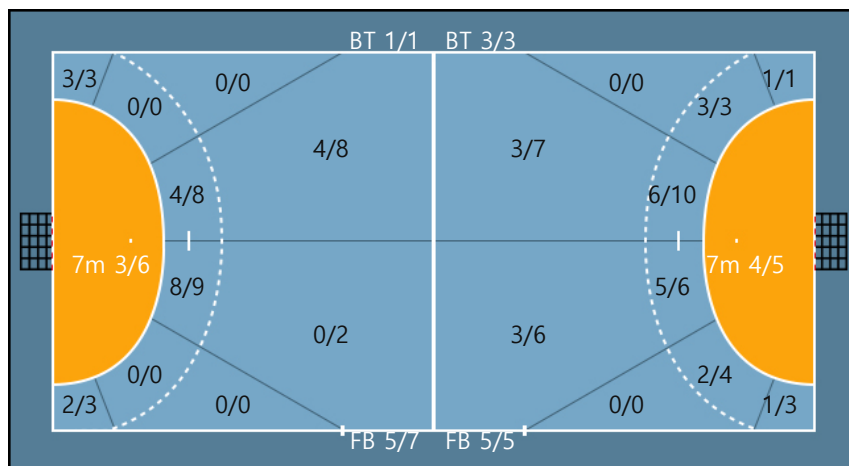

Missed: 2

Post: 1 Blocked: 2

Team

Goals / Shots

Team		
4/6	2/4	6/6
0/3	0/1	0/3
4/4	0/0	8/9

Missed: 2 Post: 1
 Blocked: 2

Offense

Defense