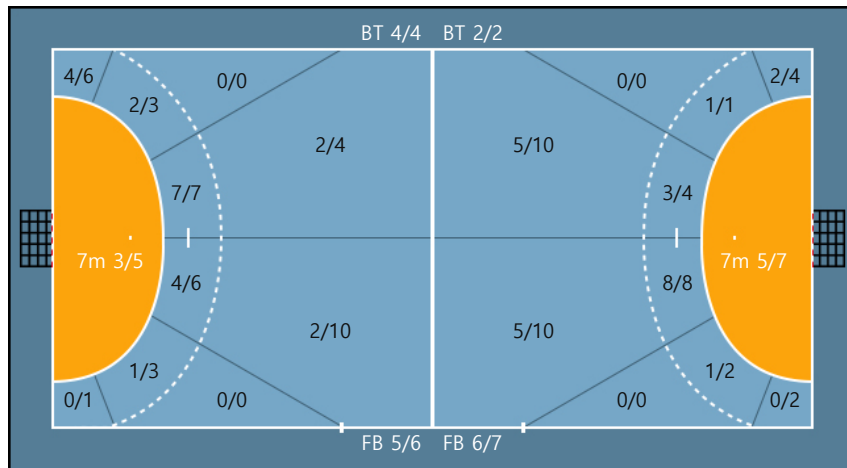

[SK 핸드볼 코리아리그(일반부)]

Shot Distribution

2021. 01. 10 14:40 SK호크스 아레나

Referees : 구본옥 / 서태웅
Technical officer : 강태구 / 장면호
MVP : 23. 이미경(부산시설공단)

부산시설공단

30

14 : 13
16 : 12

25

인천시청

인천시청

Players

Goals / Shots

5. 문필희		
0/0	0/0	0/0
0/0	0/0	0/0
0/0	0/0	0/0

7. 신은주		
1/2	1/1	0/0
0/1	0/0	1/1
0/0	0/0	0/0

9. 김은아		
0/1	0/0	0/0
0/0	0/0	1/1
1/1	1/1	2/3

11. 오예담		
0/0	0/0	0/0
0/0	0/0	0/0
1/1	0/0	1/2

12. 고희아		
0/0	0/0	0/0
0/0	0/0	0/0
0/0	0/0	0/0

Post: 1

Missed: 1 Blocked: 1

13. 이예은		
0/0	0/0	0/0
0/0	0/0	0/0
0/0	0/0	0/0

16. 이가은		
0/0	0/0	0/0
0/0	0/0	0/0
0/0	0/0	0/0

17. 김희진		
0/0	0/0	1/1
1/1	0/0	0/0
2/4	0/1	1/2

18. 김한령		
0/0	0/0	0/0
0/1	0/0	0/0
1/1	0/2	0/0

21. 김성은		
1/1	0/0	0/0
0/0	0/0	0/0
1/1	0/0	0/1

Post: 1

23. 김설희		
0/0	0/0	0/0
0/0	0/0	0/0
0/0	0/0	0/0

24. 김한나		
0/0	0/0	0/0
0/0	0/0	0/0
0/0	0/0	0/0

27. 김선해		
0/1	0/0	0/0
0/0	0/0	0/0
2/2	0/0	0/0

29. 신다래		
4/4	0/0	0/0
0/0	0/0	0/0
1/1	0/0	0/0

Post: 1

Team

Goals / Shots

Team		
6/9	1/1	1/1
1/3	0/0	2/2
9/11	1/4	4/8

Missed: 3 Post: 3 Blocked: 3

Offense

Defense

Goalkeepers

Goals / Shots

12. 고희아		
11/13	2/2	2/2
1/2	0/0	0/0
6/8	1/1	1/4

16. 이가은		
1/2	0/0	1/1
0/0	0/0	1/2
2/2	0/0	1/1

2Min	2 Minute Suspensions	AS	Assists	BS	Block Shots	BT	Breakthroughs	RB	Rebound
DR	Disqualification with report	RC	Red cards	FB	Fast Breaks	G/S	Goals/Shots	BD	Blocked
S/S	Saves/Shots	YC	Yellow cards	ST	Steals	TF	Technical Faults	%	Efficiency