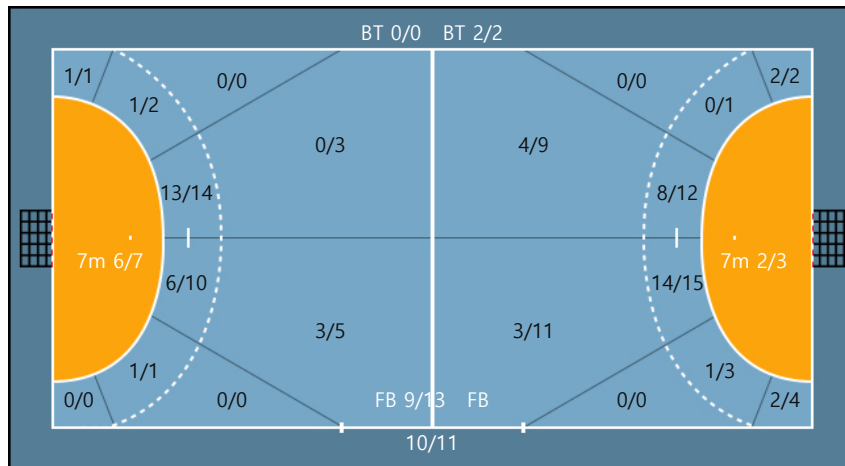

[SK 핸드볼 코리아리그(일반부)]

Shot Distribution

2021. 01. 15 16:40 SK호크스 아레나

Referees : 구본옥 / 이은하
Technical officer : 한재우 / 김석주
MVP : 29. 유소정(SK슈가글라이더즈)

경남개발공사

32

13 : 19
19 : 17

36

SK슈가글라이더즈

경남개발공사

Players

Goals / Shots

7. 노희경		
0/0	0/0	1/1
0/0	0/0	0/0
0/0	0/0	0/0

12. 박새영		
0/0	0/0	1/1
0/0	0/0	0/0
0/0	0/0	0/0

17. 유혜정		
0/0	0/0	0/0
0/0	0/0	0/0
0/0	0/0	0/0

18. 전유나		
0/0	0/0	0/0
0/0	0/0	0/0
0/0	0/0	0/0

19. 이지우		
0/0	0/0	0/0
0/0	0/0	0/0
0/0	0/0	0/0

20. 조수현		
0/0	0/0	0/0
0/0	0/0	0/0
0/0	0/0	0/0

21. 최지혜		
2/3	0/0	1/1
1/1	0/0	2/3
2/3	0/0	3/3

22. 한다슬		
0/0	0/0	0/0
0/0	0/0	0/0
0/0	0/0	0/0

23. 허유진		
0/0	0/0	1/1
0/0	0/0	0/0
1/1	0/0	3/4

24. 김소라		
2/2	2/2	0/0
0/0	0/0	0/1
2/3	0/0	0/0

Missed: 1

Missed: 1 Blocked: 1

27. 강다혜		
1/1	0/0	0/0
0/1	0/0	0/0
1/2	0/1	1/2

28. 이현주		
0/0	0/0	0/0
0/0	0/0	2/2
1/1	0/0	0/0

29. 김이슬		
1/1	0/0	0/0
0/0	0/0	0/0
1/1	0/0	0/0

Blocked: 1

Blocked: 1

Team

Goals / Shots

Team		
6/7	2/2	4/4
1/2	0/0	4/6
8/11	0/1	7/9

Missed: 2 Post: 0 Blocked: 3

Offense

Defense

Goalkeepers

Goals / Shots

12. 박새영		
6/8	0/1	6/8
5/8	0/1	5/8
5/11	2/2	7/8

2Min	2 Minute Suspensions	AS	Assists	BS	Block Shots	BT	Breakthroughs	RB	Rebound
DR	Disqualification with report	RC	Red cards	FB	Fast Breaks	G/S	Goals/Shots	BD	Blocked
S/S	Saves/Shots	YC	Yellow cards	ST	Steals	TF	Technical Faults	%	Efficiency