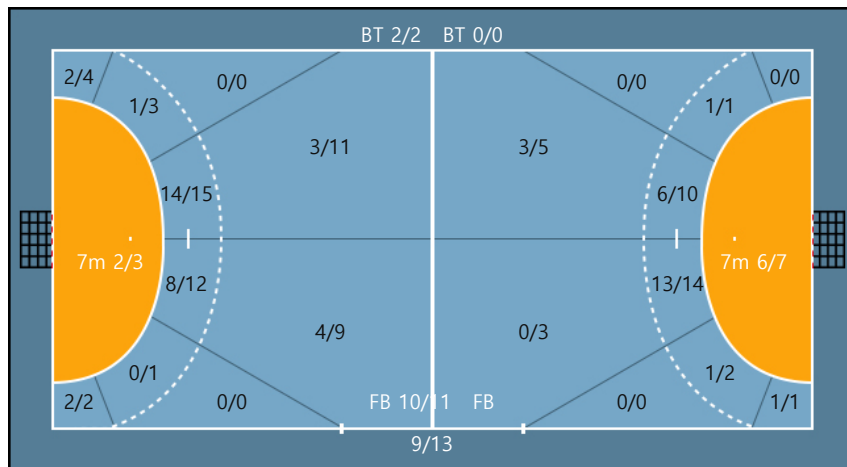

Offense

Defense

Goalkeepers

Goals / Shots

12. 이민지		
4/5	2/2	4/4
1/2	0/0	2/4
4/6	0/0	3/5

16. 김수연		
2/2	0/0	0/0
0/0	0/0	2/2
4/5	0/1	4/4

2Min	2 Minute Suspensions	AS	Assists	BS	Block Shots	BT	Breakthroughs	RB	Rebound
DR	Disqualification with report	RC	Red cards	FB	Fast Breaks	G/S	Goals/Shots	BD	Blocked
S/S	Saves/Shots	YC	Yellow cards	ST	Steals	TF	Technical Faults	%	Efficiency