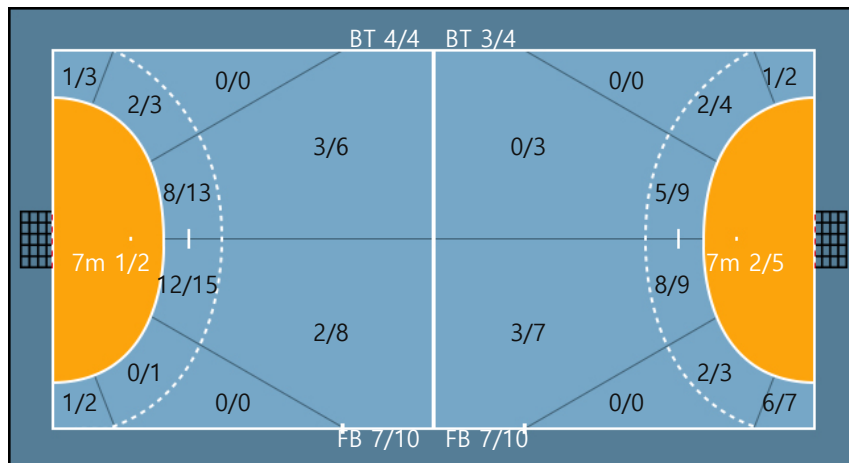

Post: 1 Blocked: 1

Team

Goals / Shots

Team		
4/5	0/0	10/11
0/3	0/0	3/5
5/7	0/1	8/11

Missed: 3 Post: 7

Blocked: 2

Offense

Defense