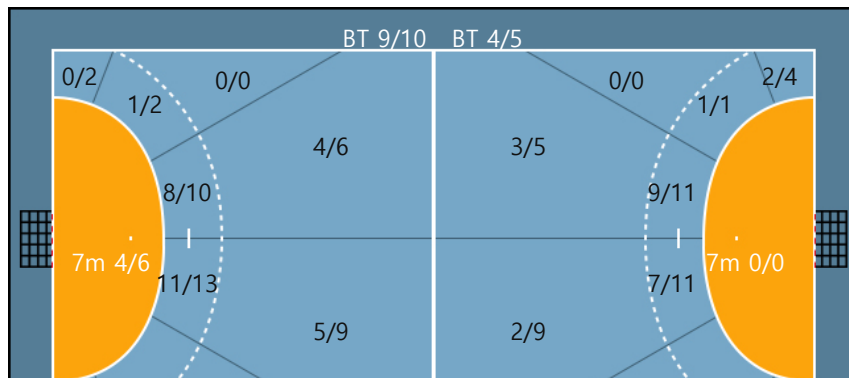

Missed: 1 Post: 1

Team Goals / Shots

Team		
7/9	0/0	7/8
4/6	0/0	2/5
9/9	1/1	7/7

Missed: 2 Post: 5
 Blocked: 1

Offense

Defense

Goalkeepers Goals / Shots

1. 손민지		
0/0	0/0	1/1
1/1	0/0	0/1
3/3	1/1	0/0