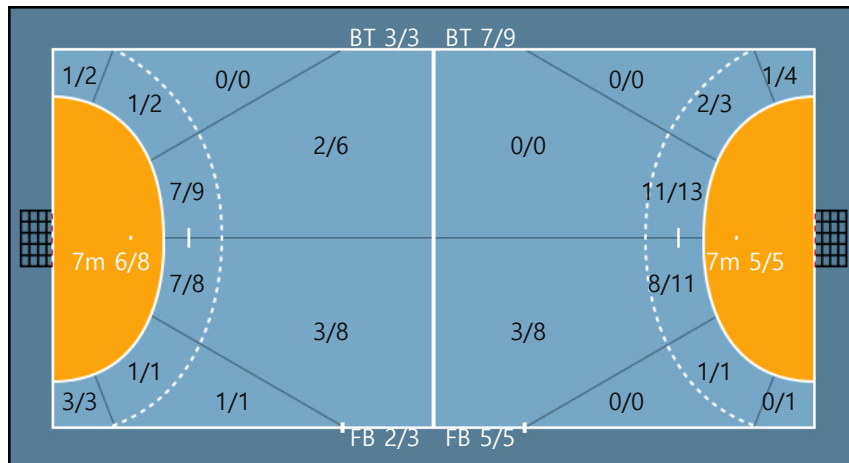

[SK 핸드볼 코리아리그(일반부)]

Shot Distribution

2021. 01. 29 17:00 삼척시민체육관

Referees : 차창환 / 김원정
Technical officer : 이항걸 / 강용구
MVP : 24. 강경민(광주도시공사)

광주도시공사 32   15 : 16   **31**   **서울시청**
17 : 15

Players

Goals / Shots

1. 손민지		
0/0	0/0	0/0
0/0	0/0	0/0
0/0	0/0	0/0

2. 방민서		
0/0	0/0	0/0
0/0	0/0	0/0
0/0	0/0	0/0

9. 서아루		
0/0	0/0	2/2
0/0	0/0	1/1
2/2	0/0	1/1

10. 원선필		
1/1	0/0	0/0
1/1	0/0	1/2
2/2	0/0	1/1

11. 이슬기		
0/0	0/0	0/0
0/0	0/0	0/0
0/0	0/0	0/0

Missed: 1

Post: 1

12. 우하림		
0/0	0/0	0/0
0/0	0/0	0/0
0/0	0/0	0/0

13. 정현희		
0/0	0/0	0/0
0/0	0/0	0/1
0/0	0/0	0/0

18. 한승미		
0/0	0/0	0/0
0/0	0/0	0/2
1/1	0/0	0/0

20. 김지혜		
0/0	0/0	0/0
0/0	0/0	0/0
0/0	0/0	0/0

22. 문세린		
0/0	0/0	0/0
0/0	0/0	0/0
0/0	0/0	0/0

Missed: 1 Post: 2

24. 강경민		
4/4	0/0	1/2
1/2	0/0	1/1
8/8	0/0	2/2

27. 권민지		
0/0	0/0	0/0
0/0	0/0	0/0
0/0	0/0	0/0

28. 박지영		
0/0	0/0	0/0
0/0	0/0	0/0
0/0	0/0	0/0

29. 김지현		
0/1	0/0	0/0
0/0	0/1	1/1
1/1	0/0	0/0

Missed: 2 Blocked: 1

Missed: 1

Team

Goals / Shots

Team		
5/6	0/0	3/4
2/3	0/1	4/8
14/14	0/0	4/4

Missed: 5 Post: 3
Blocked: 1

Offense

Defense

Goalkeepers

Goals / Shots

1. 손민지		
1/1	0/0	2/3
1/2	0/0	0/0
1/1	0/0	4/5

12. 우하림		
3/4	0/0	2/3
3/5	0/0	3/3
5/8	0/1	6/7