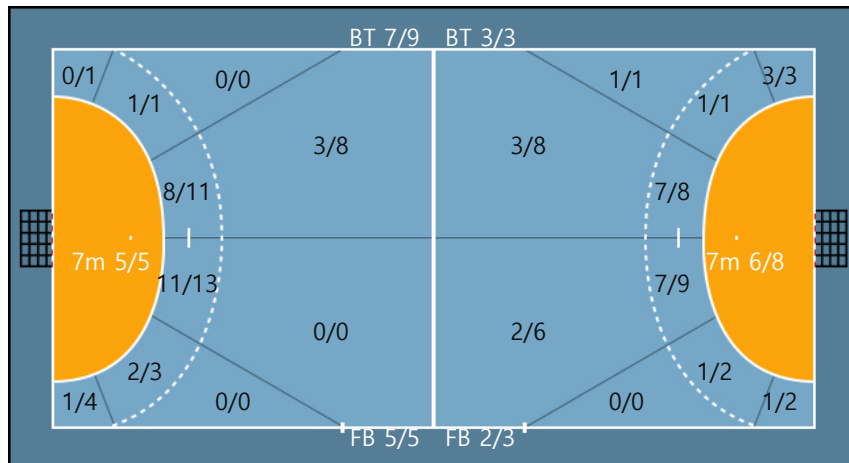

[SK 핸드볼 코리아리그(일반부)]

Shot Distribution

2021. 01. 29 17:00 삼척시민체육관

Referees : 차창환 / 김원정
Technical officer : 이항걸 / 강용구
MVP : 24. 강경민(광주도시공사)

광주도시공사 32   15 : 16   **31**   **서울시청**
서울시청 17 : 15

Players

Goals / Shots

2. 송지영 1/1 0/0 1/2 1/1 0/0 1/1 2/2 0/0 2/2	11. 조아람 2/2 0/0 1/1 1/1 0/0 0/0 0/0 0/0 1/1 Missed: 1	12. 노지훈 0/0 0/0 0/0 0/0 0/0 0/0 0/0 0/0 0/0	13. 김리안 0/0 0/0 1/1 0/1 0/0 0/0 0/1 0/0 2/2	16. 나혜린 0/0 0/0 0/0 0/0 0/0 0/0 0/0 0/0 0/0
19. 양새슬 0/0 0/0 0/0 0/0 0/0 0/0 0/0 0/0 0/0	21. 박수정 0/0 0/0 0/0 0/0 0/0 0/0 1/1 0/0 0/0	22. 우빛나 0/1 0/0 0/1 1/1 0/0 0/0 0/0 0/0 3/4 Post: 1	24. 박지호 0/0 0/0 0/0 0/0 0/0 0/0 0/0 0/0 0/0	26. 최한솔 0/0 0/0 0/0 0/0 0/0 0/0 0/0 0/0 0/0
27. 박하얀 0/0 0/0 0/0 0/0 0/0 0/0 0/0 0/0 0/0	29. 윤예진 1/1 0/0 1/1 1/3 0/0 1/1 2/4 0/0 2/3	33. 최현주 0/0 0/0 0/0 0/0 0/0 0/0 0/0 0/0 0/0	93. 김은경 0/0 0/0 0/0 0/0 0/0 1/1 1/1 0/1 0/0 Post: 1 Blocked: 1	

Team Goals / Shots

Team		
4/5	0/0	4/6
4/7	0/0	3/3
6/9	0/1	10/12

Missed: 1   Post: 2
Blocked: 1

Offense

Defense

Goalkeepers Goals / Shots

12. 노지훈		
1/1	0/0	0/0
2/2	0/0	0/2
1/1	0/0	0/0

16. 나혜린		
4/5	0/0	3/4
0/1	0/1	4/6
13/13	0/0	4/4