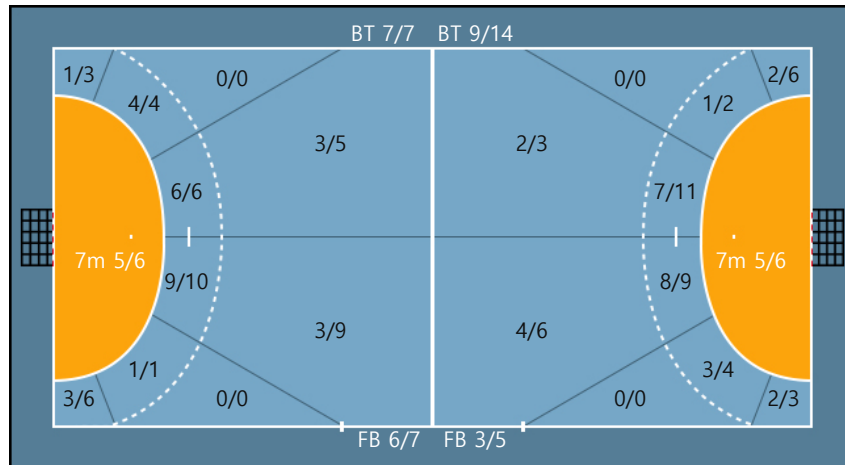

Team

Goals / Shots

Team		
9/12	0/1	6/6
4/5	0/0	4/4
7/9	0/2	5/7

Missed: 3 Post: 1 Blocked: 3

Offense

Defense

Goalkeepers

Goals / Shots