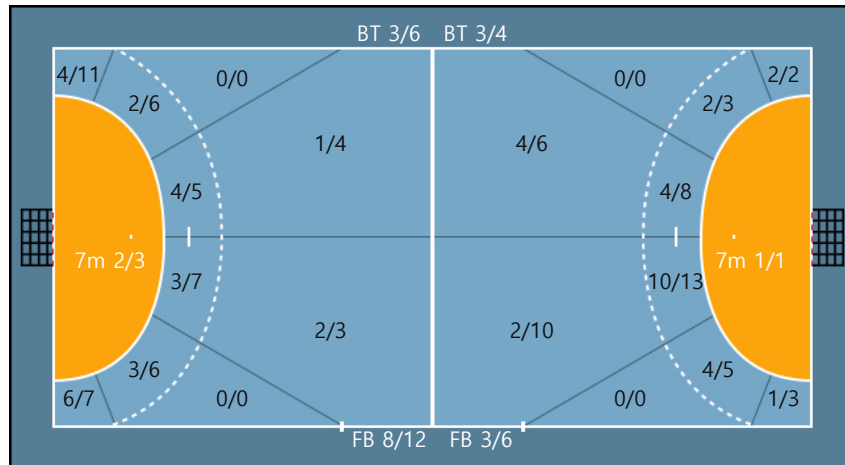

[SK 핸드볼 코리아리그(일반부)]

Shot Distribution

2021. 02. 05 19:40 기장체육관

Referees : 구본욱 / 이은하
Technical officer : 강태구 / 장면호
MVP : 1. 오사라(부산시설공단)

인천시청   **27**   13 : 16   **30**   **부산시설공단**

인천시청

Players

Goals / Shots

5. 문필희 0/0 0/0 0/0 0/0 0/0 0/0 0/0 0/0 0/0	7. 신은주 0/2 0/0 3/3 2/3 0/0 1/1 2/2 0/0 1/1 Post: 1	9. 김은아 1/1 0/0 0/0 1/1 0/0 0/0 1/2 0/1 1/1 Post: 1 Blocked: 3	11. 오예담 0/0 0/0 0/0 0/0 0/0 0/1 2/2 0/0 1/3 Post: 1	12. 고현아 0/0 0/0 0/0 0/0 0/0 0/0 0/0 0/0 0/0
13. 이예은 0/0 0/0 0/0 0/0 0/0 0/0 0/0 0/0 0/0	16. 이가은 0/0 0/0 0/0 0/0 0/0 0/0 0/0 0/0 0/0	17. 김희진 0/0 0/0 2/3 2/2 0/0 0/0 0/1 1/1 0/0 Post: 1 Blocked: 1	18. 김한령 0/1 0/0 0/0 0/0 0/0 0/0 0/0 0/0 0/1	21. 김성은 2/2 0/0 0/1 0/0 0/0 0/2 0/0 0/0 1/2 Missed: 2 Post: 1
23. 김설희 0/0 0/0 0/0 0/0 0/0 0/0 0/0 0/0 0/0	24. 김한나 0/0 0/0 0/0 0/0 0/0 0/0 0/0 0/0 0/0	27. 김선해 0/0 0/0 0/0 1/1 0/0 0/0 0/0 0/0 0/0	29. 신다래 1/1 0/0 1/1 0/0 0/0 0/0 0/1 0/0 0/1	

Team

Goals / Shots

Team		
4/7	0/0	6/8
6/7	0/0	1/4
5/8	1/2	4/9

Missed: 2   Post: 5   Blocked: 4

Offense

Defense

Goalkeepers

Goals / Shots

12. 고현아		
3/3	1/1	2/2
0/0	0/0	0/0
4/4	0/0	0/1

16. 이가은		
6/7	0/0	2/3
2/4	0/2	4/5
4/6	0/0	2/3

2Min	2 Minute Suspensions	AS	Assists	BS	Block Shots	BT	Breakthroughs	RB	Rebound
DR	Disqualification with report	RC	Red cards	FB	Fast Breaks	G/S	Goals/Shots	BD	Blocked
S/S	Saves/Shots	YC	Yellow cards	ST	Steals	TF	Technical Faults	%	Efficiency