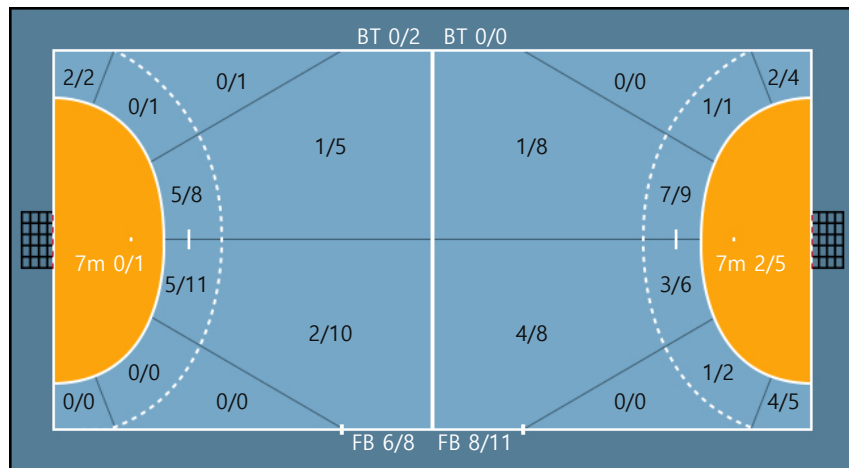

[SK 핸드볼 코리아리그(일반부)]

Shot Distribution

2021. 02. 06 14:40 기장체육관

Referees : 이형철 / 이가을
Technical officer : 홍정호 / 장면호
MVP : 12. 박미라(삼척시청)

경남개발공사

15

9 : 9
6 : 16

25

삼척시청

경남개발공사

Players

Goals / Shots

7. 노희경		
0/0	0/0	0/0
0/0	0/0	0/0
0/0	0/0	0/0

12. 박새영		
0/0	0/0	0/0
0/0	0/0	0/0
0/0	0/0	0/0

17. 유혜정		
0/0	0/0	0/0
0/0	0/0	0/0
0/0	0/0	0/0

18. 전유나		
0/0	0/0	0/0
0/0	0/0	0/0
0/0	0/0	0/0

19. 이지우		
0/0	0/0	0/0
0/0	0/0	0/0
0/0	0/0	0/0

20. 조수현		
0/0	0/0	0/0
0/0	0/0	0/0
0/0	0/0	0/0

21. 최지혜		
0/0	0/0	1/1
0/2	0/1	0/0
0/1	0/1	0/1

22. 한다슬		
1/1	0/0	0/0
0/0	0/0	0/0
0/0	1/1	0/0

23. 허유진		
0/0	0/0	0/1
0/0	0/0	0/1
2/3	0/0	0/1

24. 김소라		
3/3	0/0	0/0
0/0	0/0	0/1
0/0	0/0	1/1

Missed: 2 Post: 1

Post: 1

Blocked: 2

27. 강다혜		
2/2	0/0	0/0
0/3	0/0	0/2
1/1	0/0	1/2

28. 이현주		
0/0	0/0	0/0
0/0	0/0	1/1
0/1	0/0	0/0

29. 김이슬		
0/0	0/0	0/0
0/0	0/1	0/0
0/0	0/0	1/1

Missed: 1 Blocked: 1

Team

Goals / Shots

Team		
6/6	0/0	1/2
0/5	0/2	1/5
3/6	1/2	3/6

Missed: 3 Post: 2 Blocked: 3

Offense

Defense

Goalkeepers

Goals / Shots

12. 박새영		
3/8	1/1	2/3
1/2	0/0	0/1
13/17	0/1	5/7

2Min	2 Minute Suspensions	AS	Assists	BS	Block Shots	BT	Breakthroughs	RB	Rebound
DR	Disqualification with report	RC	Red cards	FB	Fast Breaks	G/S	Goals/Shots	BD	Blocked
S/S	Saves/Shots	YC	Yellow cards	ST	Steals	TF	Technical Faults	%	Efficiency