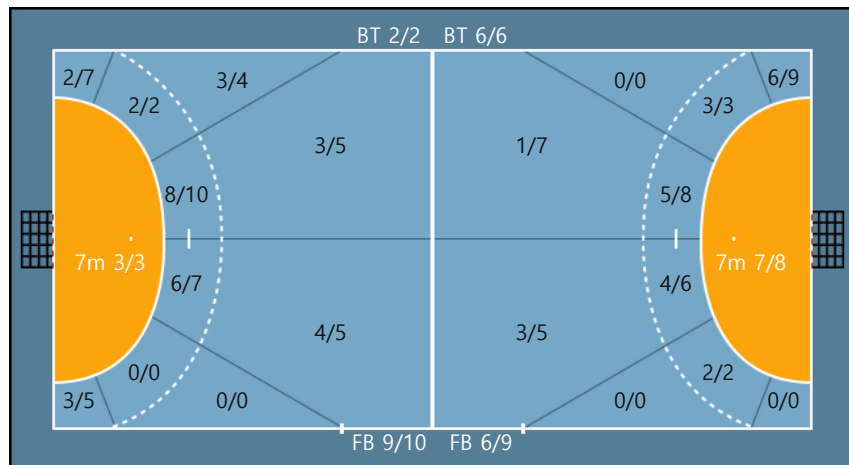

[SK 핸드볼 코리아리그(일반부)]

Shot Distribution

2021. 02. 07 13:00 기장체육관

Referees : 차창환 / 이은하
Technical officer : 장면호 / 강태구
MVP : 17. 류은희(부산시설공단)

부산시설공단

34

17 : 19
17 : 12

31

서울시청

부산시설공단

Players

Goals / Shots

1. 오사라		
0/0	0/0	0/0
0/0	0/0	0/0
0/0	0/0	0/0

3. 함지선		
0/0	0/0	0/1
0/0	0/0	0/0
1/1	0/0	0/1

7. 김수정		
0/0	0/0	0/1
0/0	0/0	0/0
0/0	0/0	2/2

9. 정가희		
2/2	0/0	1/1
0/0	0/0	0/0
0/0	0/0	0/0

11. 심해인		
0/0	0/0	1/1
0/0	0/0	1/1
0/0	0/0	0/0

Post: 1

12. 주희		
0/0	0/0	0/0
0/0	0/0	0/0
0/0	0/0	0/0

17. 류은희		
3/3	0/0	1/1
0/0	0/0	1/1
2/3	0/0	0/0

18. 박선영		
0/0	0/0	0/0
0/0	0/0	0/0
0/0	0/0	0/0

19. 강은혜		
0/0	0/0	0/0
0/0	0/0	0/0
2/2	1/1	1/1

20. 최지현		
0/0	0/0	0/0
0/0	0/0	0/0
0/0	0/0	0/0

Post: 1 Blocked: 1

23. 이미경		
3/3	0/0	1/1
0/1	0/0	0/0
0/0	0/0	1/1

24. 권한나		
1/1	0/0	0/0
0/0	0/0	0/0
0/0	1/1	1/1

26. 신진미		
0/0	0/0	1/1
0/0	0/0	0/0
2/2	0/0	0/0

27. 김진이		
0/0	0/0	0/0
0/0	0/0	0/0
1/1	0/0	1/2

77. 박시연		
1/2	0/0	0/0
0/0	0/0	0/0
0/0	0/0	0/0

Post: 1

Post: 1

Post: 1

Missed: 2

96. 코스타		
1/1	0/0	0/0
0/0	0/0	0/0
0/0	0/0	0/0

Team

Goals / Shots

Team		
11/12	0/0	5/7
0/1	0/0	2/2
8/9	2/2	6/8

Missed: 2 Post: 5 Blocked: 1

Offense

Defense

Goalkeepers

Goals / Shots

1. 오사라		
2/4	0/0	2/5
2/2	0/0	2/2
3/4	1/1	7/7

12. 주희		
2/2	0/0	2/2
0/0	0/0	1/3
5/8	0/0	2/3