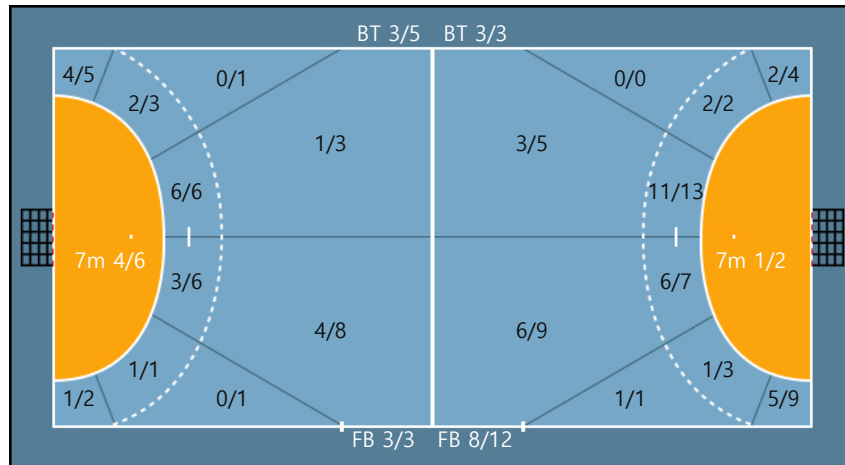

[SK 핸드볼 코리아리그(일반부)]

Shot Distribution

2021. 02. 07 14:40 기장체육관

Referees : 구분옥 / 김원정
Technical officer : 김석주 / 한재우
MVP : 7. 신은주(인천시청)

컬러풀대구

26

16 : 22
10 : 16

38

인천시청

컬러풀대구

Players

Goals / Shots

2. 신민희		
0/0	0/0	1/1
0/0	0/0	0/0
0/1	0/0	0/0

7. 박지원		
1/1	0/0	0/0
1/2	0/0	0/1
0/0	0/0	2/2

12. 양채연		
0/0	0/0	0/0
0/0	0/0	0/0
0/0	0/0	0/0

16. 심현지		
0/0	0/0	0/0
0/0	0/0	0/0
0/0	0/0	0/0

17. 윤지민		
0/0	0/0	0/0
0/0	0/0	0/0
0/0	0/0	0/0

18. 배민희		
0/0	0/0	0/0
0/0	0/0	0/0
0/0	0/0	0/0

19. 여다정		
0/0	0/0	0/0
0/0	0/0	0/1
1/1	0/0	1/1

20. 황은진		
1/1	0/0	1/1
0/0	0/0	0/0
0/0	0/0	0/1

21. 조하량		
0/0	0/0	0/0
0/0	0/0	0/0
0/0	0/0	0/0

22. 이원정		
0/1	0/0	1/2
0/0	0/0	0/1
0/1	0/0	2/2

Blocked: 2

Blocked: 1

23. 김아영		
1/2	0/0	0/1
1/1	0/0	1/1
1/1	0/0	0/0

24. 김혜원		
0/0	0/0	2/2
0/0	0/0	0/0
0/0	0/0	0/0

25. 정유라		
0/0	0/0	0/0
0/0	0/0	0/0
0/0	0/0	0/0

26. 남영신		
0/0	0/0	1/1
1/1	0/0	1/1
2/2	0/0	0/0

27. 이경현		
0/0	0/0	1/1
0/0	0/0	0/0
1/3	0/0	1/1

Missed: 1 Post: 1

Post: 1

Blocked: 1

Team

Goals / Shots

Team		
3/5	0/0	7/9
3/4	0/0	2/5
5/9	0/0	6/7

Missed: 1 Post: 2 Blocked: 4

Offense

Defense

Goalkeepers

Goals / Shots

12. 양채연		
3/3	0/0	0/0
1/1	0/0	2/2
2/3	0/0	3/3

16. 심현지		
3/4	2/2	4/4
1/2	0/0	1/3
6/6	5/5	5/6

2Min	2 Minute Suspensions	AS	Assists	BS	Block Shots	BT	Breakthroughs	RB	Rebound
DR	Disqualification with report	RC	Red cards	FB	Fast Breaks	G/S	Goals/Shots	BD	Blocked
S/S	Saves/Shots	YC	Yellow cards	ST	Steals	TF	Technical Faults	%	Efficiency