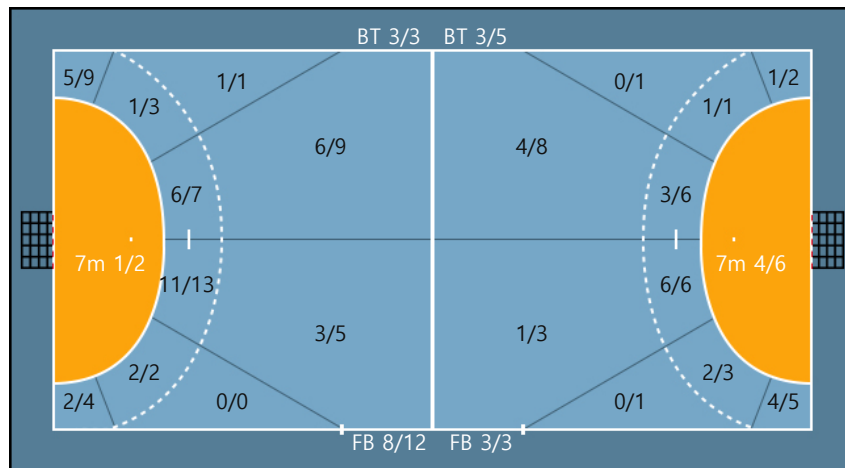

[SK 핸드볼 코리아리그(일반부)]

Shot Distribution

2021. 02. 07 14:40 기장체육관

Referees : 구본욱 / 김원정
Technical officer : 김석주 / 한재우
MVP : 7. 신은주(인천시청)

컬러풀대구

26

16 : 22
10 : 16

38

인천시청

인천시청

Players

Goals / Shots

5. 문필희		
0/0	0/0	0/0
0/0	0/0	0/0
0/0	0/0	0/0

7. 신은주		
2/2	1/1	1/1
0/0	0/0	0/0
0/0	1/1	2/2

9. 김은아		
0/0	0/0	1/1
0/0	0/0	0/0
1/1	1/1	0/0

11. 오예담		
1/1	0/0	1/1
0/0	0/0	2/2
2/2	0/0	1/1

12. 고현아		
0/0	0/0	0/0
0/0	0/0	0/0
0/0	0/0	0/0

Post: 1

Blocked: 1

Post: 2 Blocked: 2

13. 이예은		
0/0	0/0	0/0
0/0	0/0	0/0
0/0	0/0	0/0

16. 이가은		
0/0	0/0	0/0
0/0	0/0	0/0
0/0	0/0	0/0

17. 김희진		
0/0	0/0	1/1
1/1	0/0	0/0
2/2	1/1	1/1

18. 김한령		
1/1	0/0	0/0
0/0	0/0	1/1
0/0	0/0	1/1

21. 김성은		
1/1	0/0	0/0
0/1	0/0	0/2
0/1	0/0	1/1

Post: 1

Post: 1

Missed: 2 Post: 2

Blocked: 2

23. 김설희		
0/0	0/0	0/0
0/0	0/0	0/0
2/2	0/0	0/0

24. 김한나		
0/0	0/0	0/0
0/0	0/0	0/0
0/0	0/0	0/0

27. 김선해		
0/1	0/0	0/0
1/1	0/0	0/0
0/0	2/2	1/1

29. 신다래		
1/1	1/1	0/0
0/0	0/0	0/0
1/1	0/0	1/2

Missed: 1 Post: 1

Team

Goals / Shots

Team		
6/7	2/2	4/4
2/3	0/0	3/5
8/9	5/5	8/9

Missed: 3 Post: 8 Blocked: 5

Offense

Defense

Goalkeepers

Goals / Shots

12. 고현아		
3/5	0/0	7/9
3/4	0/0	2/5
5/9	0/0	6/7

2Min	2 Minute Suspensions	AS	Assists	BS	Block Shots	BT	Breakthroughs	RB	Rebound
DR	Disqualification with report	RC	Red cards	FB	Fast Breaks	G/S	Goals/Shots	BD	Blocked
S/S	Saves/Shots	YC	Yellow cards	ST	Steals	TF	Technical Faults	%	Efficiency