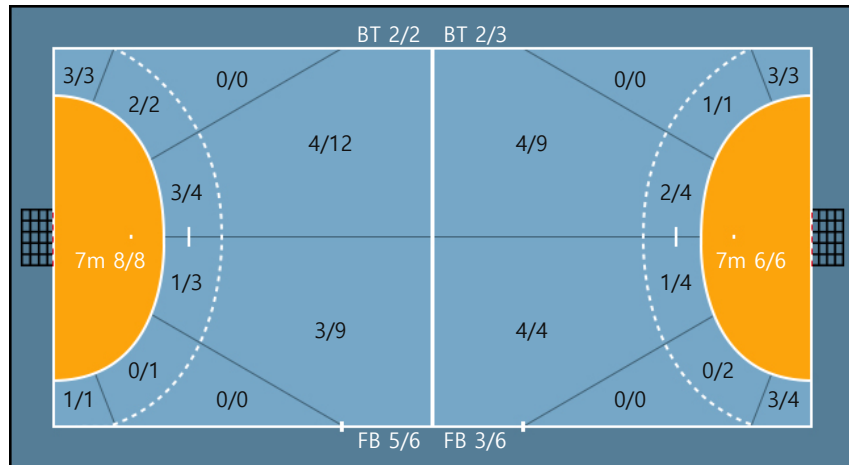

[2020-2021 SK핸드볼코리아리그 포스트시즌(일반부)]

Shot Distribution

2021. 02. 24 19:00 기장체육관

Referees : 구본욱 / 차창환
Technical officer : 강태구 / 홍정호
MVP : 23. 이미경(부산시설공단)

부산시설공단

25

13 : 10
12 : 14

24

삼척시청

부산시설공단

Players

Goals / Shots

1. 오사라		
0/0	0/0	0/0
0/0	0/0	0/0
0/0	0/0	0/0

3. 함지선		
0/0	0/0	1/1
2/2	0/0	1/1
0/0	0/0	0/0

7. 김수정		
0/1	0/0	0/0
0/0	0/0	1/1
0/0	0/0	0/0

9. 정가희		
0/0	0/0	0/0
0/0	0/0	0/0
0/0	0/0	2/2

11. 심해인		
0/0	0/0	0/0
0/1	0/0	0/2
1/1	0/0	0/0

Missed: 1 Blocked: 1

12. 주희		
0/0	0/0	0/0
0/0	0/0	0/0
0/0	0/0	0/0

17. 류은희		
1/1	0/1	3/4
0/0	0/0	0/0
0/0	0/0	1/2

Missed: 2 Post: 1

Blocked: 1

18. 박선영		
0/0	0/0	0/0
0/0	0/0	0/0
0/0	0/0	0/0

19. 강은혜		
0/0	0/0	0/0
0/0	0/0	0/0
0/0	0/0	0/0

Post: 1

20. 최지현		
0/0	0/0	0/0
0/0	0/0	0/0
0/0	0/0	0/0

23. 이미경		
1/1	0/0	0/0
1/1	0/0	1/1
1/1	0/0	3/5

24. 권한나		
0/0	0/0	1/2
0/0	0/0	1/1
2/2	0/1	0/0

26. 신진미		
0/0	0/0	0/0
0/0	0/0	0/0
0/0	0/0	0/0

27. 김진이		
0/0	0/0	0/0
0/1	0/0	0/0
1/1	0/0	0/0

Missed: 1

77. 박시연		
0/0	0/0	0/0
0/0	0/0	0/0
0/0	0/0	0/0

96. 코스타		
0/0	0/0	0/0
0/0	0/0	0/0
0/0	0/0	0/0

Team

Goals / Shots

Team		
2/3	0/1	5/7
3/5	0/0	4/6
5/5	0/1	6/9

Missed: 4 Post: 2 Blocked: 2

Offense

Defense

Goalkeepers

Goals / Shots

1. 오사라		
0/0	0/0	1/1
0/0	0/0	0/0
0/0	0/0	0/0

12. 주희		
6/7	0/0	3/3
1/5	0/0	2/2
8/10	0/1	3/5