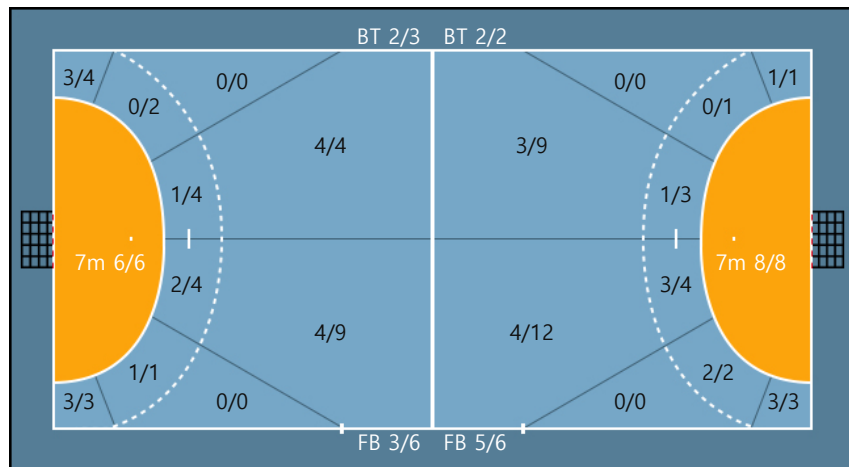

[2020-2021 SK핸드볼코리아리그 포스트시즌(일반부)]

Shot Distribution

2021. 02. 24 19:00 기장체육관

Referees : 구본욱 / 차창환
Technical officer : 강태구 / 홍정호
MVP : 23. 이미경(부산시설공단)

부산시설공단

25

13 : 10
12 : 14

24

삼척시청

삼척시청

Players

Goals / Shots

1. 강은지		
0/0	0/0	0/0
0/0	0/0	0/0
0/0	0/0	0/0

6. 연수진		
0/0	0/0	1/1
0/0	0/0	0/0
1/1	0/0	1/1

7. 김소연		
0/0	0/0	0/0
0/0	0/0	0/0
0/0	0/0	0/0

10. 이재영		
0/0	0/0	0/0
0/0	0/0	0/0
0/0	0/0	0/0

11. 김윤지		
0/0	0/0	1/1
0/1	0/0	0/0
1/1	0/0	1/1

Missed: 1

12. 박미라		
0/0	0/0	0/0
0/0	0/0	0/0
0/0	0/0	0/0

13. 유현지		
1/1	0/0	0/0
0/0	0/0	0/0
0/0	0/0	0/0

14. 박은수		
0/0	0/0	0/0
0/0	0/0	0/0
0/0	0/0	0/0

17. 한미슬		
0/0	0/0	0/0
0/1	0/0	0/0
0/2	0/0	0/0

21. 김보은		
0/0	0/0	0/0
0/0	0/0	0/0
1/1	0/1	0/0

Blocked: 1

22. 강별		
0/0	0/0	0/0
0/0	0/0	0/0
0/0	0/0	0/0

23. 송지은		
3/3	0/0	0/0
1/2	0/0	0/0
1/1	0/0	0/0

24. 이효진		
2/3	0/0	2/2
0/0	0/0	2/2
3/3	0/0	1/1

26. 강은서		
0/0	0/0	0/0
0/1	0/0	0/0
1/1	0/0	0/1

27. 김상미		
0/0	0/0	0/0
0/0	0/0	0/0
0/0	0/0	0/0

Missed: 2 Blocked: 1

Blocked: 3

28. 박소연		
0/0	0/0	0/0
0/0	0/0	0/0
0/0	0/0	0/1

Team

Goals / Shots

Team		
6/7	0/0	4/4
1/5	0/0	2/2
8/10	0/1	3/5

Missed: 3 Post: 0 Blocked: 5

Offense

Defense

Goalkeepers

Goals / Shots

1. 강은지		
0/0	0/0	0/0
0/0	0/0	1/1
1/1	0/0	0/0

12. 박미라		
2/3	0/1	5/7
3/5	0/0	3/5
4/4	0/1	6/9