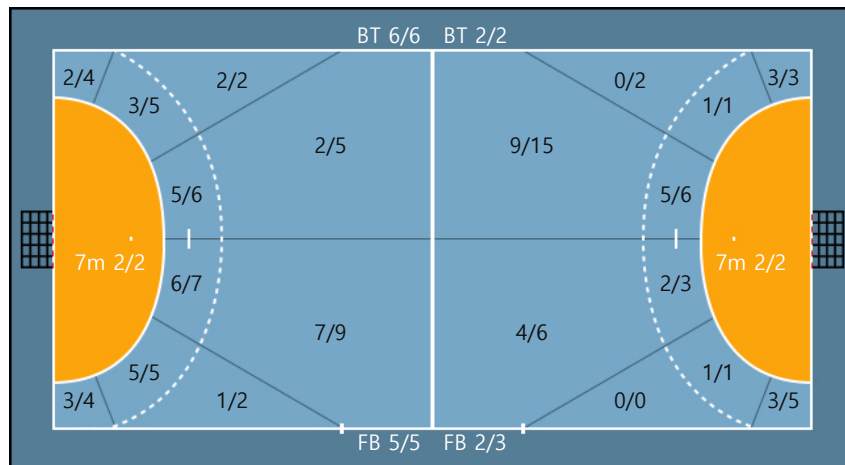

[대학핸드볼 통합리그(대학부)]

Shot Distribution

2021. 07. 02 14:00 고원체육관

Referees : 이은하 / 서태웅
Technical officer : 김석주 / 장면호
MVP : -

한국체육대학교

38

22 : 12
16 : 18

30

위덕대학교

한국체육대학교

Players

Goals / Shots

7. 김정혁		
0/0	0/0	0/0
0/0	0/0	0/0
1/1	0/0	0/0

9. 김찬영		
0/0	0/0	0/0
1/1	0/0	0/0
3/3	0/0	0/1

10. 유찬민		
0/0	0/0	0/0
0/0	0/0	0/0
1/1	0/0	0/0

11. 전정우		
0/0	0/0	1/1
0/0	0/0	1/1
1/1	0/0	0/0

13. 박주니		
0/0	0/0	1/2
0/0	0/0	0/0
0/0	2/2	1/1

Missed: 1

Missed: 1 Post: 1

22. 이병주		
0/0	0/0	1/1
0/0	0/0	0/1
0/0	0/0	2/2

24. 송제우		
1/1	0/0	1/1
0/1	0/0	0/0
0/0	1/1	0/0

28. 김진호		
2/2	0/0	1/1
0/0	0/0	0/0
0/1	0/0	1/1

34. 연상진		
1/1	0/0	0/1
0/0	0/0	0/0
0/0	0/0	0/0

37. 이도원		
0/0	0/0	0/0
0/0	0/0	0/0
2/2	0/0	0/0

Missed: 1

38. 진유성		
0/0	2/2	2/2
0/0	0/0	0/0
0/0	0/0	3/3

45. 박상우		
0/0	0/0	0/0
0/0	0/0	0/0
0/0	0/0	0/0

49. 염진우		
0/0	0/0	0/0
0/1	0/0	0/0
0/0	0/0	0/0

69. 김지운		
2/2	0/0	0/0
0/0	0/0	1/1
0/0	1/1	1/1

73. 지승준		
0/0	0/0	0/0
0/0	0/0	0/0
0/0	0/0	0/0

Missed: 1

Post: 1

94. 최건		
0/0	0/0	0/0
0/0	0/0	0/0
0/0	0/0	0/0

Team

Goals / Shots

Team		
6/6	2/2	7/9
1/3	0/0	2/3
8/9	4/4	8/9

Missed: 4 Post: 2 Blocked: 0

Offense

Defense

Goalkeepers

Goals / Shots

45. 박상우		
2/2	0/0	4/4
3/5	0/0	0/0
5/7	2/3	2/2

94. 최건		
3/3	0/0	1/1
1/1	0/0	1/1
5/6	0/0	1/2