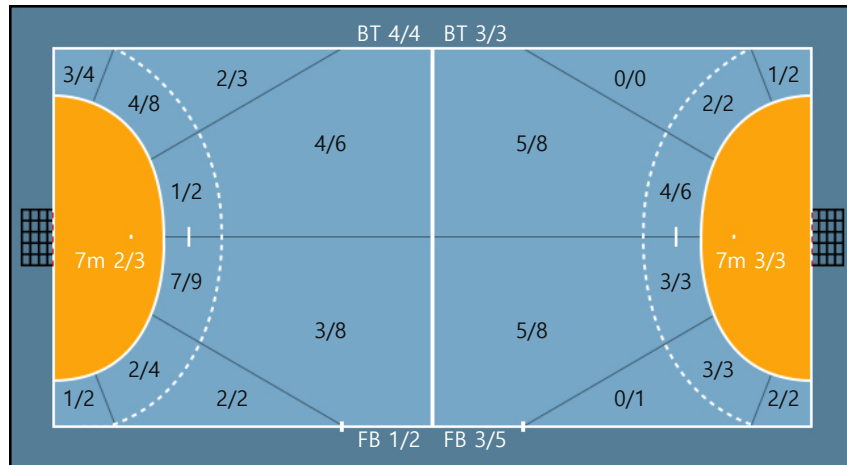

Missed: 2

Team

Goals / Shots

Team		
5/7	2/2	3/3
2/6	1/1	2/7
7/8	2/3	8/10

Missed: 2 Post: 3 Blocked: 0

Offense

Defense

Goalkeepers