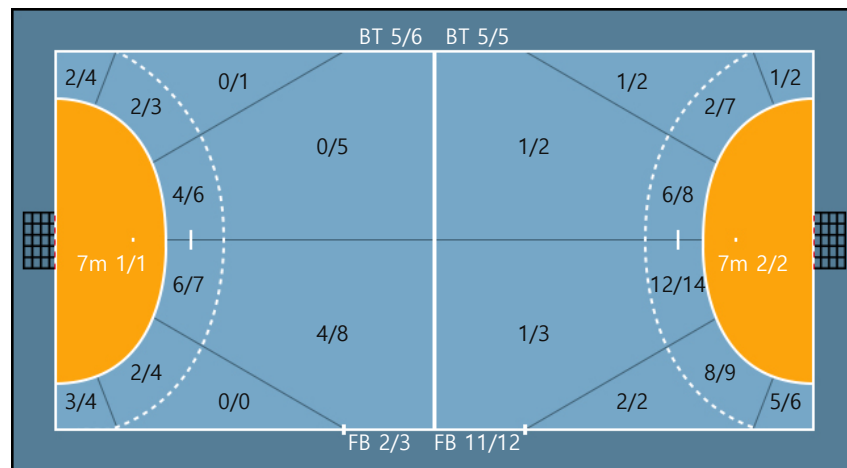

[대학핸드볼 통합리그(대학부)]

Shot Distribution

2021. 07. 03 15:40 고원체육관

Referees : 이은하 / 서태웅
Technical officer : 김석주 / 오용기
MVP : -

충남대학교   24   11 : 17   41   **한국체육대학교**

충남대학교

Players

Goals / Shots

7. 김건주 0/0 0/0 0/0 0/0 0/0 0/0 0/0 0/0 0/0	11. 노정래 0/0 0/0 0/0 0/0 0/0 0/0 0/0 0/0 0/0	13. 유명환 1/1 1/1 0/0 0/0 0/0 1/1 1/1 0/0 2/5	14. 김정우 1/1 0/0 0/0 0/0 0/0 0/0 2/2 0/0 0/0	17. 이주승 0/0 0/0 0/0 0/0 0/0 0/0 0/0 0/0 0/0
19. 황성규 0/0 0/0 0/0 0/0 0/0 0/0 0/0 0/0 0/0	20. 심재돈 0/0 0/0 0/0 0/0 0/0 0/0 2/2 0/0 2/2	21. 오주찬 0/0 0/0 0/1 0/0 0/0 0/1 0/0 0/0 0/0	22. 이미르 0/1 0/0 2/2 1/1 0/0 0/0 0/0 0/0 1/1	28. 박준형 0/1 0/0 1/1 2/2 0/0 0/0 1/2 0/0 0/2
33. 신준영 0/0 0/0 1/1 0/1 0/0 0/0 0/0 1/1 1/2	77. 김태훈 0/0 0/1 0/0 0/1 0/0 0/0 0/0 0/0 0/0	98. 진유환 0/0 0/0 0/0 0/0 0/0 0/0 0/0 0/0 0/0		

Post: 2

Missed: 1

Missed: 2

Team

Goals / Shots

Team	1	2	3
충남대학교	2/4	1/2	4/5
한국체육대학교	3/5	0/0	1/2
합계	6/7	1/1	6/12

Missed: 3   Post: 2   Blocked: 0

Offense

Defense

Goalkeepers

Goals / Shots

98. 진유환	1	2	3
충남대학교	13/17	2/2	6/6
한국체육대학교	3/7	1/1	2/3
합계	6/7	1/1	7/8

2Min	2 Minute Suspensions	AS	Assists	BS	Block Shots	BT	Breakthroughs	RB	Rebound
DR	Disqualification with report	RC	Red cards	FB	Fast Breaks	G/S	Goals/Shots	BD	Blocked
S/S	Saves/Shots	YC	Yellow cards	ST	Steals	TF	Technical Faults	%	Efficiency