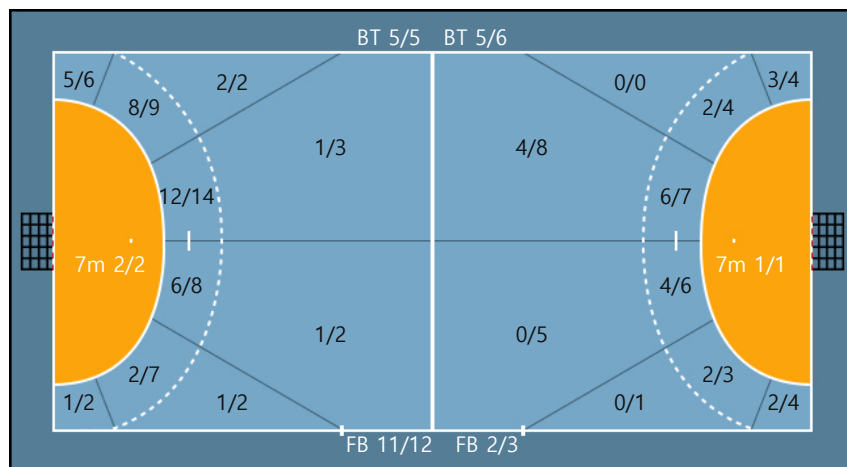

[대학핸드볼 통합리그(대학부)]

Shot Distribution

2021. 07. 03 15:40 고원체육관

Referees : 이은하 / 서태웅
Technical officer : 김석주 / 오용기
MVP : -

충남대학교   **24**   11 : 17   **41**   **한국체육대학교**
한국체육대학교

Players

Goals / Shots

7. 김정혁		
0/0	0/0	0/0
0/0	0/0	0/0
0/0	0/0	0/0

9. 김찬영		
0/1	0/0	1/1
0/0	0/0	0/0
0/0	0/0	1/1

10. 유찬민		
4/4	0/0	1/1
0/0	0/0	0/0
1/1	0/0	0/0

11. 전정우		
0/0	0/0	1/1
1/2	0/0	0/0
0/0	0/0	1/1

13. 박주니		
1/1	0/0	0/0
0/0	0/0	0/0
1/1	0/0	1/1

Blocked: 1

Post: 1

Missed: 1 Post: 1

Blocked: 1

22. 이병주		
1/1	0/0	1/1
0/0	0/0	0/1
1/2	0/0	0/0

24. 송제우		
0/1	1/1	0/0
0/1	0/0	0/0
0/0	0/0	1/1

28. 김진호		
1/1	0/0	0/0
0/0	1/1	2/2
1/1	0/0	1/1

34. 연상진		
2/2	0/0	0/0
1/1	0/0	0/0
0/0	0/0	0/0

37. 이도원		
0/0	0/0	0/0
0/0	0/0	0/0
0/0	0/0	0/1

Blocked: 1

Post: 1

38. 진유성		
0/0	0/0	0/0
0/1	0/0	0/0
0/0	0/0	0/0

45. 박상우		
0/0	0/0	0/0
0/0	0/0	0/0
0/0	0/0	0/0

49. 염진우		
0/0	1/1	0/0
0/0	0/0	0/0
0/0	1/1	1/1

69. 김지운		
3/4	0/0	0/0
0/1	0/0	0/0
2/2	0/0	1/1

73. 지승준		
1/2	0/0	2/2
1/1	0/0	0/0
0/0	0/0	0/0

Missed: 1

94. 최건		
0/0	0/0	0/0
0/0	0/0	0/0
0/0	0/0	0/0

Team

Goals / Shots

Team		
13/17	2/2	6/6
3/7	1/1	2/3
6/7	1/1	7/8

Missed: 2 Post: 3 Blocked: 3

Offense

Defense

Goalkeepers

Goals / Shots

45. 박상우		
0/0	0/0	0/1
0/1	0/0	0/0
0/0	0/0	0/2

94. 최건		
2/4	1/2	4/4
3/4	0/0	1/2
6/7	1/1	6/10