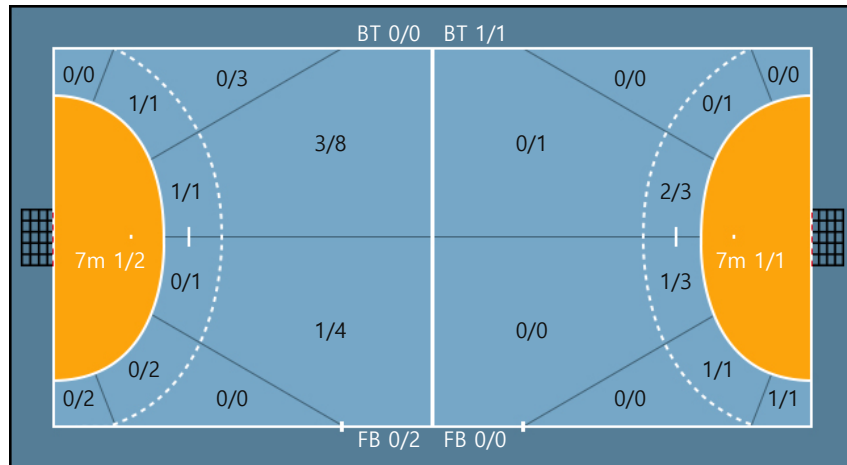

[대학핸드볼 통합리그(생활체육 대학부)]

Shot Distribution

2021. 07. 03 17:40 고원체육관

Referees : 이형철 / 서태웅

Technical officer :

MVP : -

서울대학교 7 3 : 3 6 경희대학교

서울대학교

Players

Goals / Shots

1. 이소은 0/0 0/0 0/0 0/0 0/0 0/0 0/0 0/0 0/0	2. 박다슬 0/0 0/0 0/0 0/0 0/0 0/0 0/0 0/0 0/0	3. 배소은 0/0 0/0 0/0 0/0 0/0 0/0 0/0 0/0 0/0	4. 이에원 0/0 0/0 0/0 0/0 0/0 0/0 0/0 0/0 0/0	5. 한지원 0/0 0/0 0/0 0/0 0/0 0/0 0/0 0/0 0/0
6. 이윤지 0/0 0/0 0/0 0/0 0/0 0/0 0/0 0/0 0/0	7. 김지인 1/1 0/2 1/1 0/1 0/1 0/0 0/1 0/0 0/0	8. 김예지 0/0 0/0 0/0 0/0 0/0 0/0 0/0 0/0 0/0	9. 이래은 0/0 0/0 0/0 0/0 0/0 0/0 0/0 0/0 0/0	10. 김도은 0/0 0/0 0/0 0/0 0/0 0/0 0/0 0/0 0/0
11. 김연정 0/0 0/0 0/0 0/0 0/0 0/0 0/0 0/0 0/0	16. 이지은 0/1 0/0 0/0 0/2 0/0 0/0 0/0 0/0 0/0	20. 김하늘 0/1 0/0 0/0 1/2 0/0 0/0 1/1 0/1 0/0	34. 신하연 0/0 0/0 0/0 0/1 0/0 0/0 1/2 0/0 2/2	99. 윤혜인 0/0 0/0 0/0 0/0 0/0 0/0 0/0 0/0 0/0

Missed: 1

Missed: 1 Blocked: 1

Post: 2

Team

Goals / Shots

Team			
1/3	0/2	1/1	
1/6	0/1	0/0	
2/4	0/1	2/2	

Missed: 2 Post: 2 Blocked: 1

Offense

Defense

Goalkeepers

Goals / Shots

1. 이소은			
0/0	0/0	0/0	
0/1	0/0	0/0	
3/3	1/2	2/3	

2Min	2 Minute Suspensions	AS	Assists	BS	Block Shots	BT	Breakthroughs	RB	Rebound
DR	Disqualification with report	RC	Red cards	FB	Fast Breaks	G/S	Goals/Shots	BD	Blocked
S/S	Saves/Shots	YC	Yellow cards	ST	Steals	TF	Technical Faults	%	Efficiency